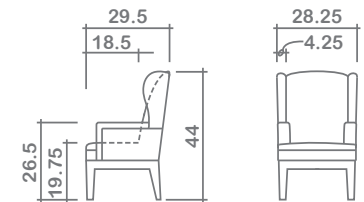

Campbell Chair

Chair

Arms Detachable: No

No other items available in this style

GENERAL INFORMATION:

- *dye-lot of the actual fabric and the swatch may not be exact match
- *no zipper/inserts in fibre filled toss pillows
- *overall dimensions may vary +/- 1"
- *see fabric swatch for exact colour

SPECIFICATIONS:

- Back:** Tight
- Body:** Piping on deck plate & wings
- Seat Cushion:** Tight, 2.5" thick Foam w/ polyester fibre wrap
- Suspension:** Seat: Webbing | Back: Springs

LEG:

Campbell Dark Base