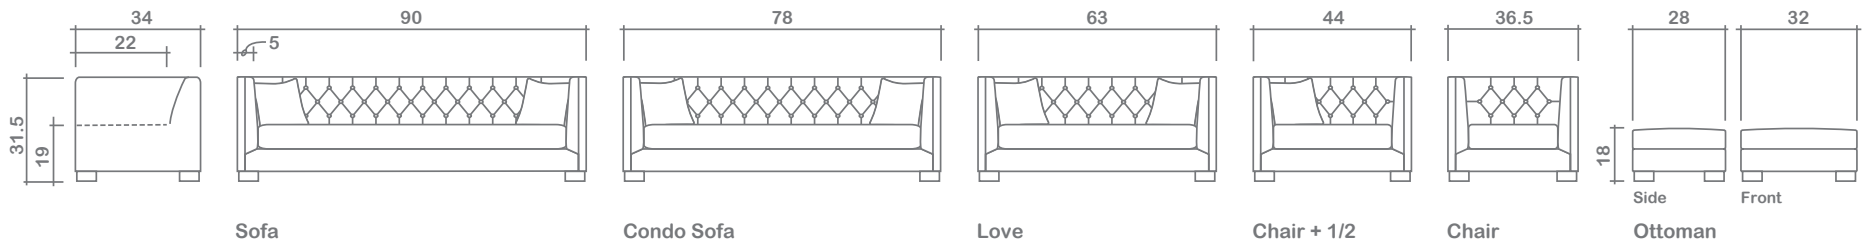

Cameron Collection

Arms Detachable: No

Sofa Beds Available: No

GENERAL INFORMATION(GLEN & JAMIE STYLES):

- *dye-lot of the actual fabric and the swatch may not be exact match
- *toss pillows with zipper & feather/fibre filled inserts
- *overall dimensions may vary +/- 1"
- *see fabric swatch for exact colour

SPECIFICATIONS:

- **Back:** Deep diamond tufted w/ buttons:
  SF-37, CSF-31, LS-25, C5-16, CH-13
- **Body:** Piping on arms & top edge of back
- **Arms:** Deep diamond tufted w/ buttons -10 each arm
- **Seat Cushions:** Box band, piped, 7" thick Crown Foam w/ polyester fibre wrap
- **Suspension:** Seat: Springs | Back: Springs
- **Toss Pillows:** Simple, 20 x 20, feather/ fibre blend w/ zipper

LEG:

Uptown Dark