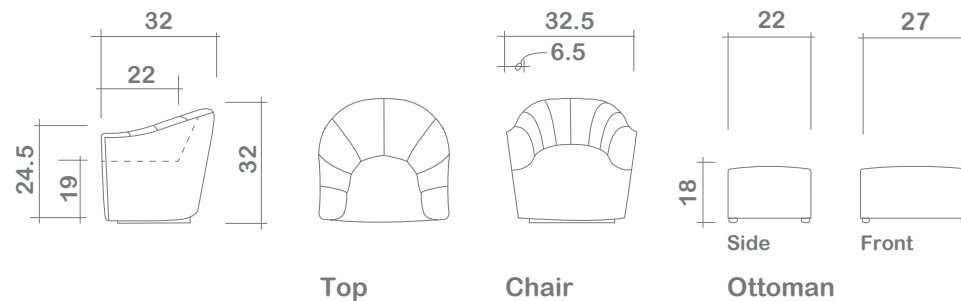

Cala Chair

Not available in vinyl or velvet fabrics

Arms Detachable: No

No other items available in this style

GENERAL INFORMATION:

- *dye-lot of the actual fabric and the swatch may not be exact match
- *no zipper/inserts in fibre filled toss pillows
- *overall dimensions may vary +/- 1"
- *see fabric swatch for exact colour

SPECIFICATIONS:

- Back:** Tight, channels (As shown in picture)
- Seat Cushion:** Tight seat, 5.5" thick foam
- Suspension:** Seat: Webbing | Back: Springs

LEG:

Swivel Base

Ottoman: 1.5" Plastic Legs