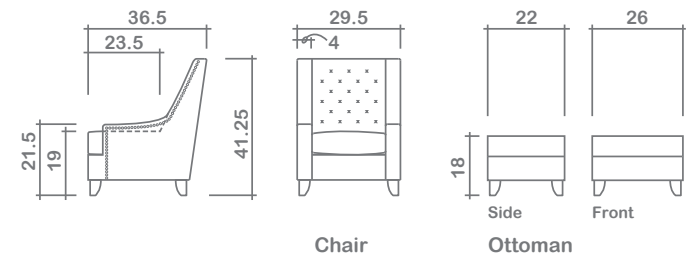

Caesar Chair

Arms Detachable: No

No other items available in this style

GENERAL INFORMATION:

- *dye-lot of the actual fabric and the swatch may not be exact match
- *no zipper/inserts in fibre filled toss pillows
- *overall dimensions may vary +/- 1"
- *see fabric swatch for exact colour

SPECIFICATIONS:

- Back:** Tight, deep diamond tufted, 21 buttons
- Body:** Top stitch on arms
- Seat Cushion:** Box band, T-lug, 7" thick Crown Foam w/ polyester fibre wrap
- Suspension:** Seat: Springs | Back: Springs
- Nailheads:** On outside arm, size medium, chrome stain