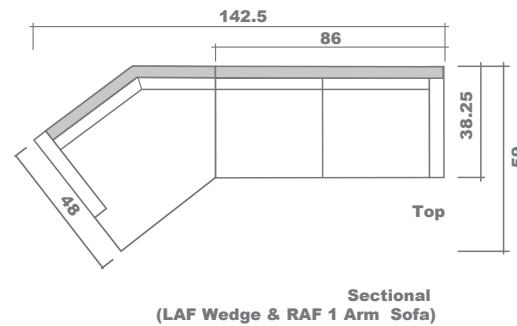

## Bruce Sectional Planner

#### GENERAL INFORMATION:

\*dye-lot of the actual fabric and the swatch may not be exact match  
 \*no zipper/inserts in fibre filled toss pillows

\*overall dimensions may vary +/- 1"  
 \*see fabric swatch for exact colour