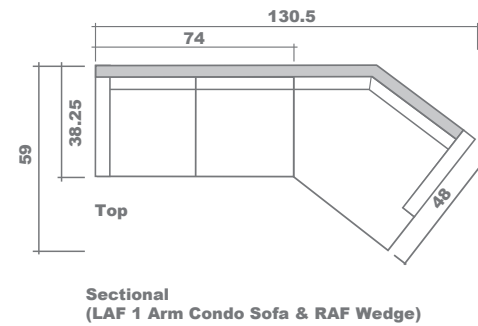

## Bruce Sectional Planner

#### GENERAL INFORMATION:

\*dye-lot of the actual fabric and the swatch may not be exact match  
 \*no zipper/inserts in fibre filled toss pillows

\*overall dimensions may vary +/- 1"  
 \*see fabric swatch for exact colour