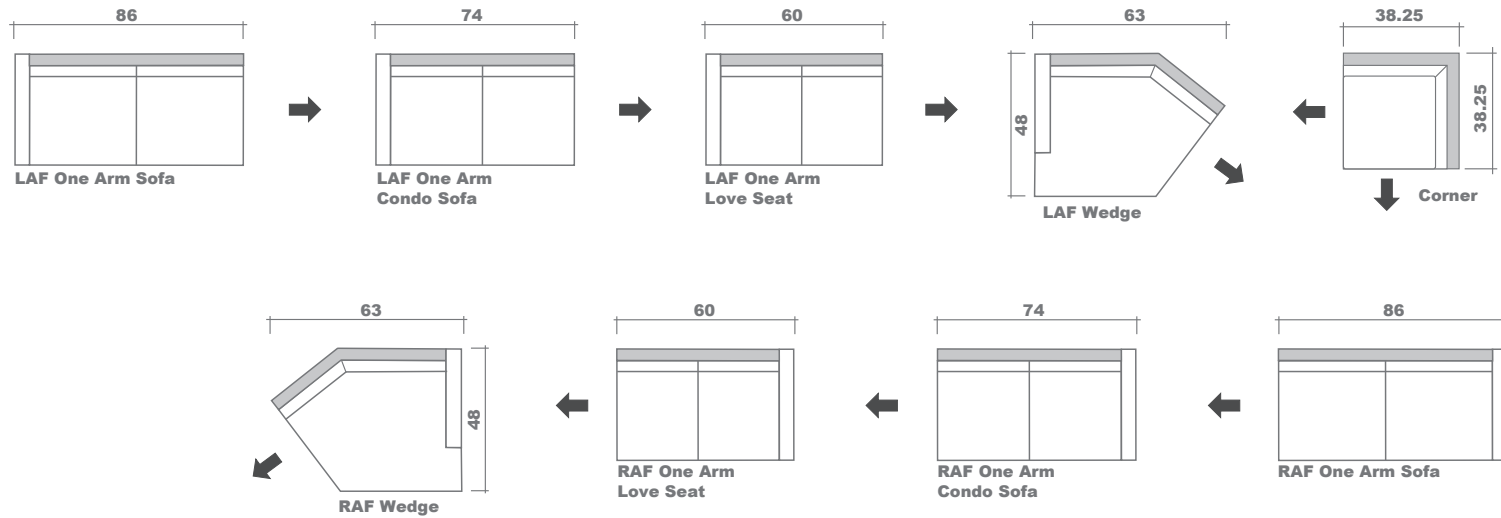

## Bruce Sectional Planner

#### GENERAL INFORMATION:

\*dye-lot of the actual fabric and the swatch may not be exact match  
 \*no zipper/inserts in fibre filled toss pillows

\*overall dimensions may vary +/- 1"  
 \*see fabric swatch for exact colour