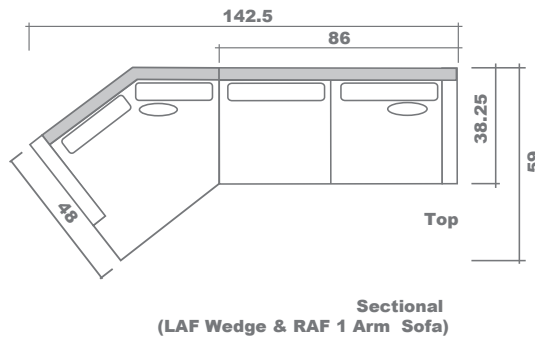

Bruce Sectional Planner

Configuration Suggestions

GENERAL INFORMATION:

*dye-lot of the actual fabric and the swatch may not be exact match
 *no zipper/inserts in fibre filled toss pillows

*overall dimensions may vary +/- 1"
 *see fabric swatch for exact colour