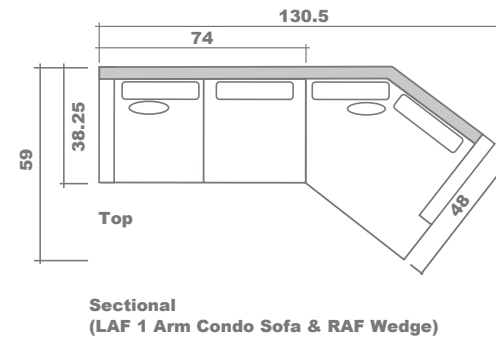

Bruce Sectional Planner

Configuration Suggestions

GENERAL INFORMATION:

*dye-lot of the actual fabric and the swatch may not be exact match
 *no zipper/inserts in fibre filled toss pillows

*overall dimensions may vary +/- 1"
 *see fabric swatch for exact colour