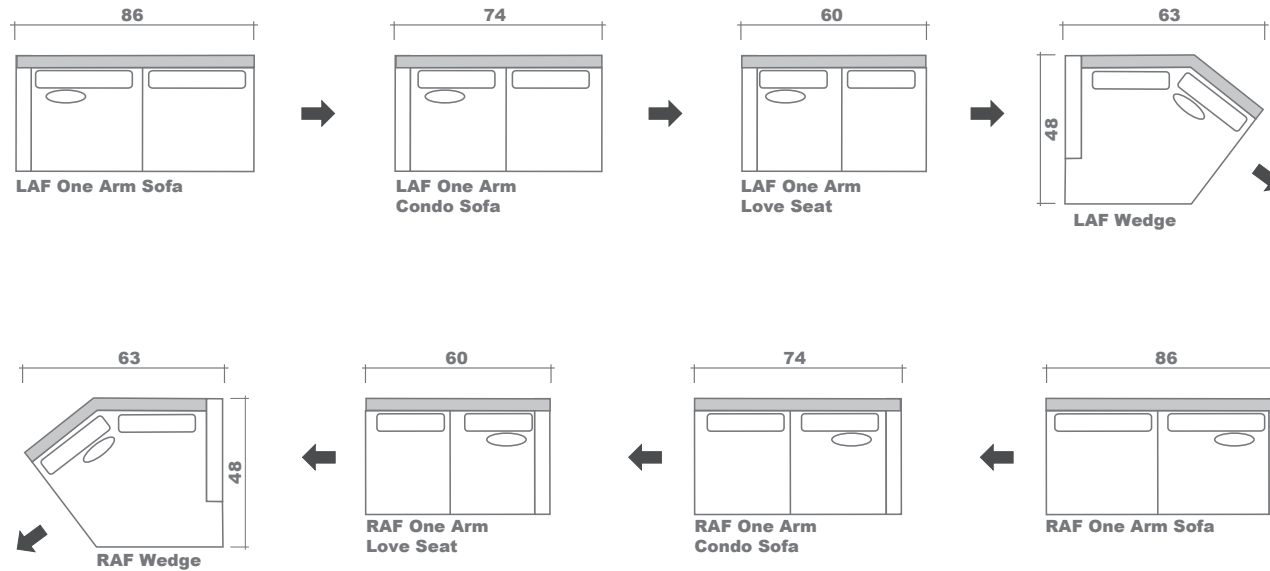

Bruce Sectional Planner

Configuration Suggestions

GENERAL INFORMATION:

*dye-lot of the actual fabric and the swatch may not be exact match
 *no zipper/inserts in fibre filled toss pillows

*overall dimensions may vary +/- 1"
 *see fabric swatch for exact colour