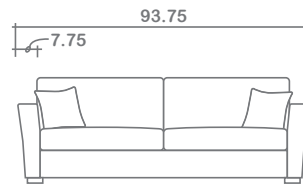

## Bruce Collection

Sectional  
 (1 Arm Condo Sofa & Wedge)

Wedge Side View

SF/CSF/LS Side View

Sofa (SF)

Condo Sofa (CSF)

Loveseat (LS)

Ottoman (OT)

**Arms Detachable:** No

See Bruce Sectional Planner for more components

**Sofa Beds Available:** No

**GENERAL INFORMATION:**

- \*dye-lot of the actual fabric and the swatch may not be exact match
- \*no zipper/inserts in fibre filled toss pillows
- \*overall dimensions may vary +/- 1"
- \*see fabric swatch for exact colour

**SPECIFICATIONS:**

- Back:** Loose
- Back Pillows:** Knife edge, piped, fibre fill
- Body:** Piping on arms
- Seat Cushions:** Box band, piped, 7" thick crown foam w/ polyester fibre wrap
- Suspension:** Seat: Springs | Back: Springs
- Toss Pillows:** Piped, 18"x18", fibre fill