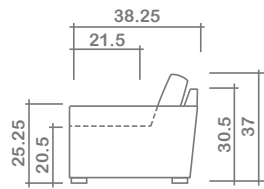

## Bruce Collection

Sectional  
 (1 Arm Condo Sofa & Wedge)

Wedge Side View

SF/CSF/LS Side View

Sofa (SF)

Condo Sofa (CSF)

Loveseat (LS)

Ottoman (OT)

**Arms Detachable:** No

See Bruce Sectional Planner for more components

**Sofa Beds Available:** No

**GENERAL INFORMATION:**

- \*dye-lot of the actual fabric and the swatch may not be exact match
- \*no zipper/inserts in fibre filled toss pillows
- \*overall dimensions may vary +/- 1"
- \*see fabric swatch for exact colour