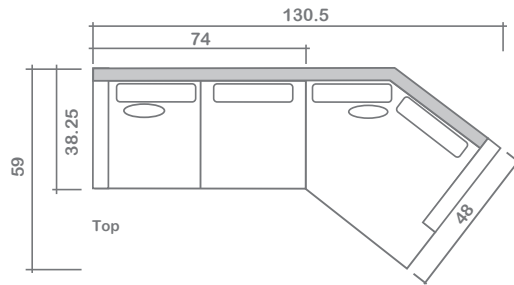

## Bruce Collection

Sectional  
 (1 Arm Condo Sofa & Wedge)

Wedge Side View

SF/CSF/LS Side View

Sofa (SF)

Condo Sofa (CSF)

Loveseat (LS)

Ottoman (OT)

**Arms Detachable:** No

See Bruce Sectional Planner for more components

**Sofa Beds Available:** No

**GENERAL INFORMATION:**

- \*dye-lot of the actual fabric and the swatch may not be exact match
- \*no zipper/inserts in fibre filled toss pillows
- \*overall dimensions may vary +/- 1"
- \*see fabric swatch for exact colour

**SPECIFICATIONS:**

- Back:** Loose
- Back Pillows:** Knife edge, piped, fibre fill
- Body:** Piping on arms
- Seat Cushions:** Box band, piped, 7" thick crown foam w/ polyester fibre wrap
- Suspension:** Seat: Springs | Back: Springs
- Toss Pillows:** Piped, 18"x18", fibre fill