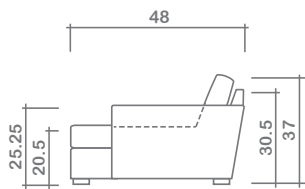

## Bruce Collection

Sectional  
 (1 Arm Condo Sofa & Wedge)

Wedge Side View

SF/CSF/LS Side View

Sofa (SF)

Condo Sofa (CSF)

Loveseat (LS)

Ottoman (OT)

**Arms Detachable:** No

See Bruce Sectional Planner for more components

**Sofa Beds Available:** No

**GENERAL INFORMATION:**

- \*dye-lot of the actual fabric and the swatch may not be exact match
- \*no zipper/inserts in fibre filled toss pillows
- \*overall dimensions may vary +/- 1"
- \*see fabric swatch for exact colour