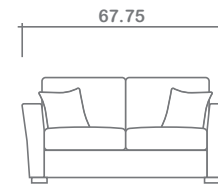

## Bruce Collection

Sectional  
 (1 Arm Condo Sofa & Wedge)

Wedge Side View

SF/CSF/LS Side View

Sofa (SF)

Condo Sofa (CSF)

Loveseat (LS)

Ottoman (OT)

**Arms Detachable:** No

See Bruce Sectional Planner for more components

**Sofa Beds Available:** No

**GENERAL INFORMATION:**

- \*dye-lot of the actual fabric and the swatch may not be exact match
- \*no zipper/inserts in fibre filled toss pillows
- \*overall dimensions may vary +/- 1"
- \*see fabric swatch for exact colour

**SPECIFICATIONS:**

- Back:** Loose
- Back Pillows:** Knife edge, piped, fibre fill
- Body:** Piping on arms
- Seat Cushions:** Box band, piped, 7" thick crown foam w/ polyester fibre wrap
- Suspension:** Seat: Springs | Back: Springs
- Toss Pillows:** Piped, 18"x18", fibre fill