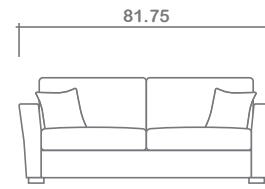

## Bruce Collection

Sectional  
 (1 Arm Condo Sofa & Wedge)

Wedge Side View

SF/CSF/LS Side View

Sofa (SF)

Condo Sofa (CSF)

Loveseat (LS)

Ottoman (OT)

**Arms Detachable:** No

See Bruce Sectional Planner for more components

**Sofa Beds Available:** No

**GENERAL INFORMATION:**

- \*dye-lot of the actual fabric and the swatch may not be exact match
- \*no zipper/inserts in fibre filled toss pillows
- \*overall dimensions may vary +/- 1"
- \*see fabric swatch for exact colour

**SPECIFICATIONS:**

- Back:** Loose
- Back Pillows:** Knife edge, piped, fibre fill
- Body:** Piping on arms
- Seat Cushions:** Box band, piped, 7" thick crown foam w/ polyester fibre wrap
- Suspension:** Seat: Springs | Back: Springs
- Toss Pillows:** Piped, 18"x18", fibre fill