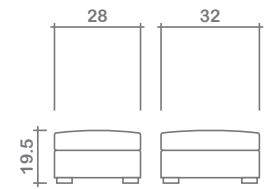

## Bruce Collection

Sectional  
 (1 Arm Condo Sofa & Wedge)

Wedge Side View

SF/CSF/LS Side View

Sofa (SF)

Condo Sofa (CSF)

Loveseat (LS)

Ottoman (OT)

**Arms Detachable:** No

See Bruce Sectional Planner for more components

**Sofa Beds Available:** No

**GENERAL INFORMATION:**

- \*dye-lot of the actual fabric and the swatch may not be exact match
- \*no zipper/inserts in fibre filled toss pillows
- \*overall dimensions may vary +/- 1"
- \*see fabric swatch for exact colour

**SPECIFICATIONS:**

- Back:** Loose
- Back Pillows:** Knife edge, piped, fibre fill
- Body:** Piping on arms
- Seat Cushions:** Box band, piped, 7" thick crown foam w/ polyester fibre wrap
- Suspension:** Seat: Springs | Back: Springs
- Toss Pillows:** Piped, 18"x18", fibre fill