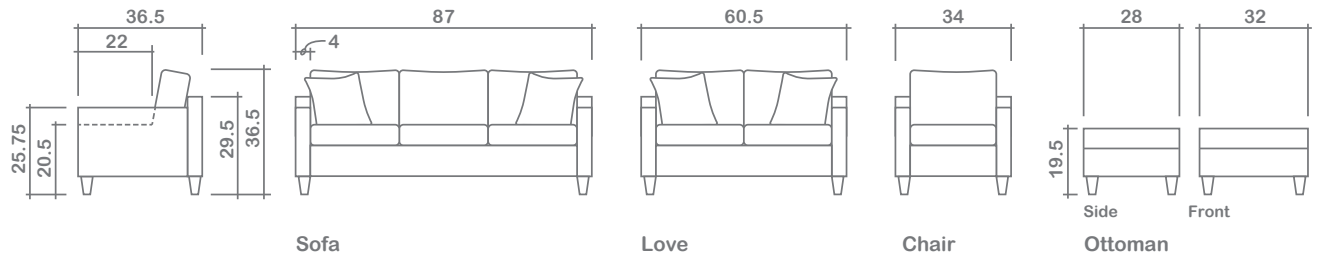

Broadway Collection

Arms Detachable: No

Sofa Beds Available: No

GENERAL INFORMATION:

- *dye-lot of the actual fabric and the swatch may not be exact match
- *no zipper/inserts in fibre filled toss pillows
- *overall dimensions may vary +/- 1"
- *see fabric swatch for exact colour

SPECIFICATIONS:

- Back:** Loose
- Back Pillows:** Box band, piped, fibre fill
- Body Piping:** Arms
- Seat Cushions:** Box band, piped, 7" thick Crown Foam w/ polyester fibre wrap
- Suspension:** Seat: Spring | Back: Webbing
- Toss Pillows:** Piped, 18" X 18", fibre fill