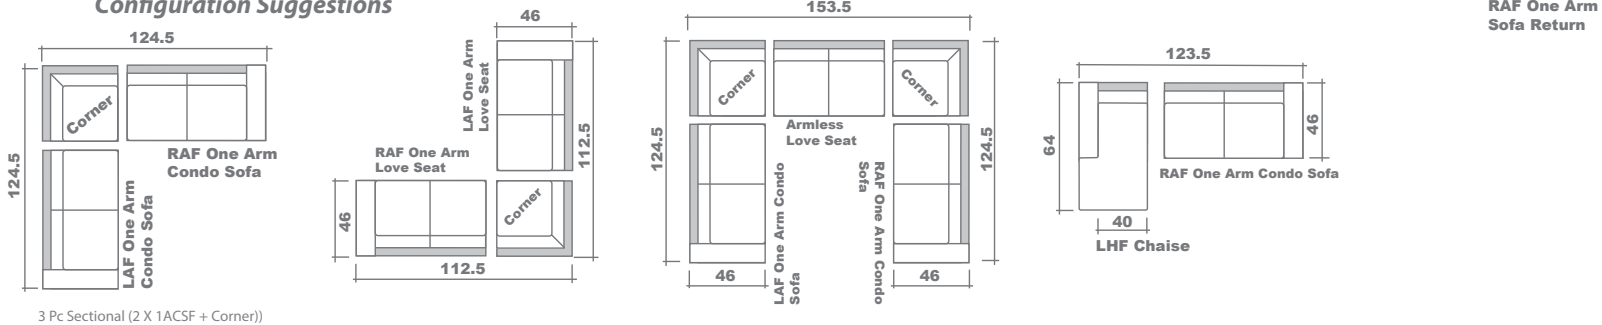

Brentwood Sectional Planner

Configuration Suggestions

3 Pc Sectional (2 X 1ACSF + Corner)

GENERAL INFORMATION:

- *dye-lot of the actual fabric and the swatch may not be exact match
- *no zipper/inserts in fibre filled toss pillows

- *overall dimensions may vary +/- 1"
- *see fabric swatch for exact colour