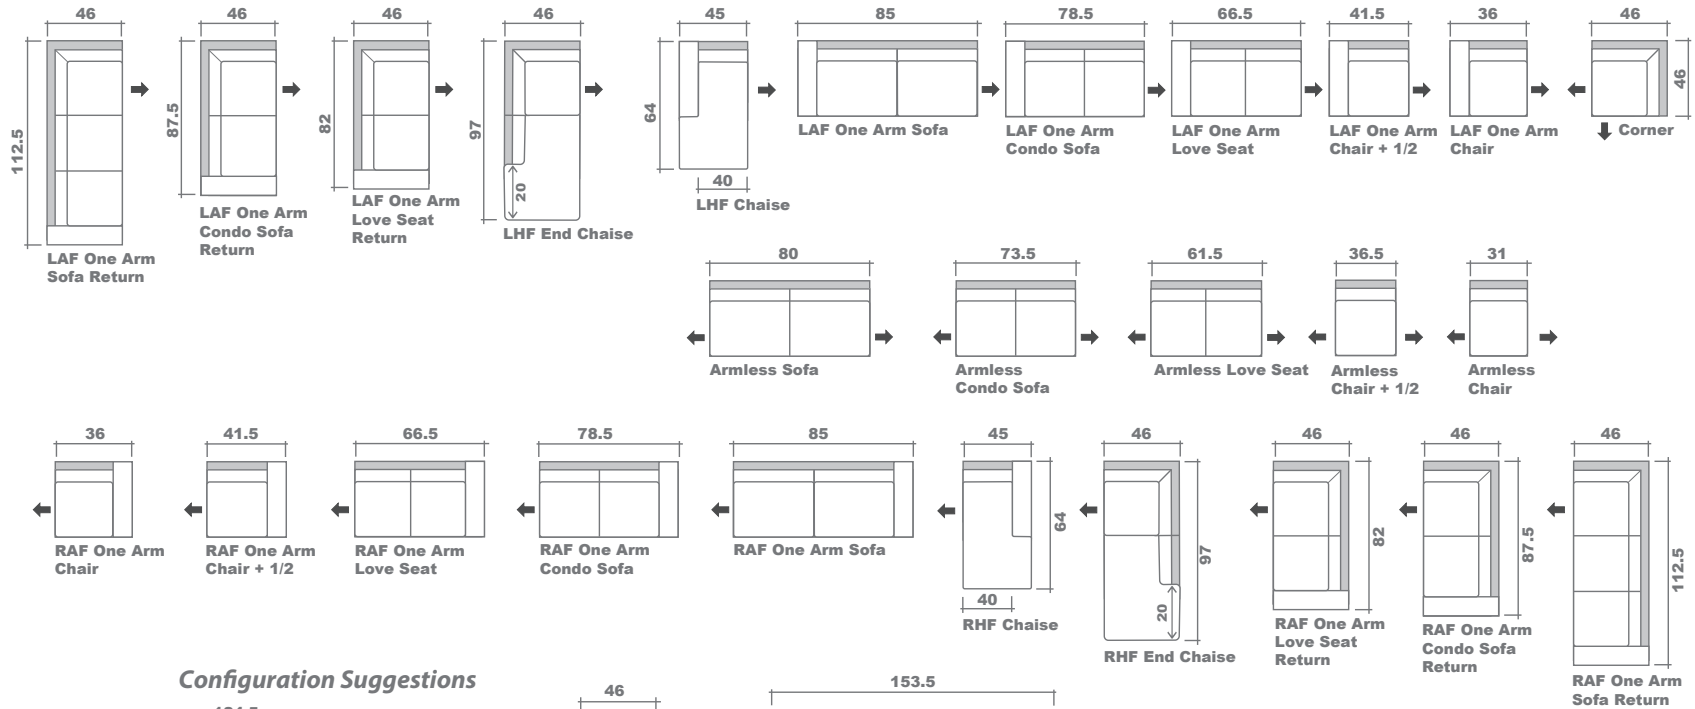

Brentwood Sectional Planner

Configuration Suggestions

3 Pc Sectional (2 X 1ACSF + Corner)

GENERAL INFORMATION:

- *dye-lot of the actual fabric and the swatch may not be exact match
- *no zipper/inserts in fibre filled toss pillows

- *overall dimensions may vary +/- 1"
- *see fabric swatch for exact colour