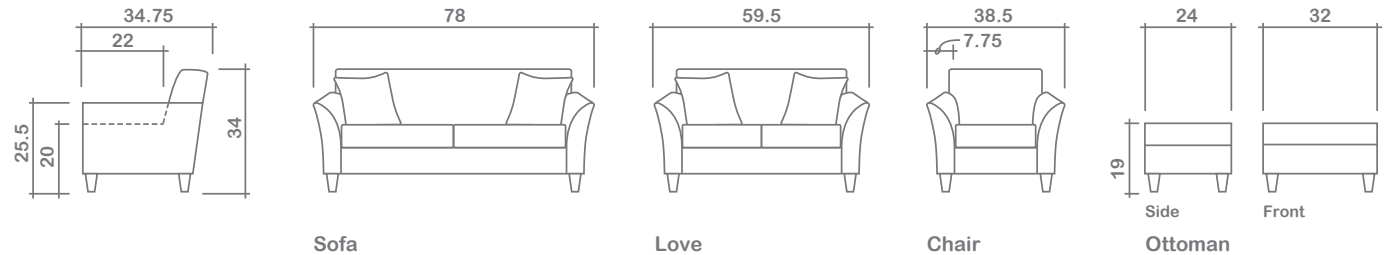

Brad Collection

Arms Detachable: No

Sofa Beds Available: No

GENERAL INFORMATION:

- *dye-lot of the actual fabric and the swatch may not be exact match
- *no zipper/inserts in fibre filled toss pillows
- *overall dimensions may vary +/- 1"
- *see fabric swatch for exact colour

SPECIFICATIONS:

- Back:** Tight back
- Body Piping:** Arms & back
- Seat Cushions:** Box band, piped, 6.5" thick Crown Foam w/ polyester fibre wrap
- Suspension:** Seat: Springs | Back: Springs
- Toss Pillows:** Simple, 18" x 18", fibre fill