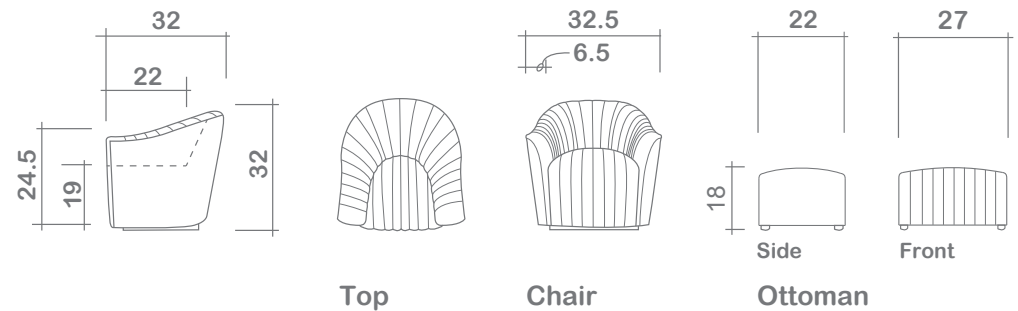

Bowie Chair

Not available in vinyl or velvet fabrics

Arms Detachable: No

No other items available in this style

GENERAL INFORMATION:

- *dye-lot of the actual fabric and the swatch may not be exact match
- *no zipper/inserts in fibre filled toss pillows
- *overall dimensions may vary +/- 1"
- *see fabric swatch for exact colour

SPECIFICATIONS:

- Back:** Tight, channels on inside back
- Body:** Channels on inside arm
- Seat Cushion:** Tight seat, channels
- Suspension:** Seat: Webbing | Back: Springs

LEG:

Swivel Base

Ottoman: 1.5" Plastic Legs