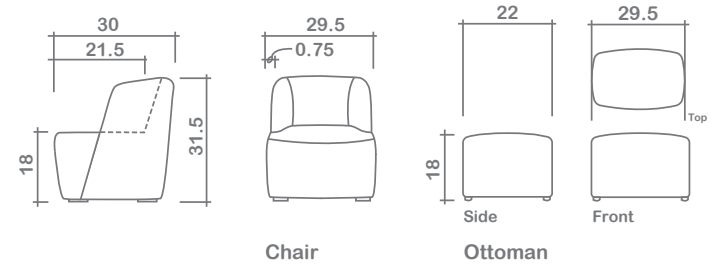

Blair Chair

No other items available in this style

GENERAL INFORMATION:

- *dye-lot of the actual fabric and the swatch may not be exact match
- *no zipper/inserts in fibre filled toss pillows
- *overall dimensions may vary +/- 1"
- *see fabric swatch for exact colour

SPECIFICATIONS:

- Back:** Tight
- Body:** Top stitch back panels, piping on outside back
- Seat Cushion:** Tight, piped, 5" thick foam w/ polyester fibre wrap
- Suspension:** Seat: Webbing | Back: Webbing