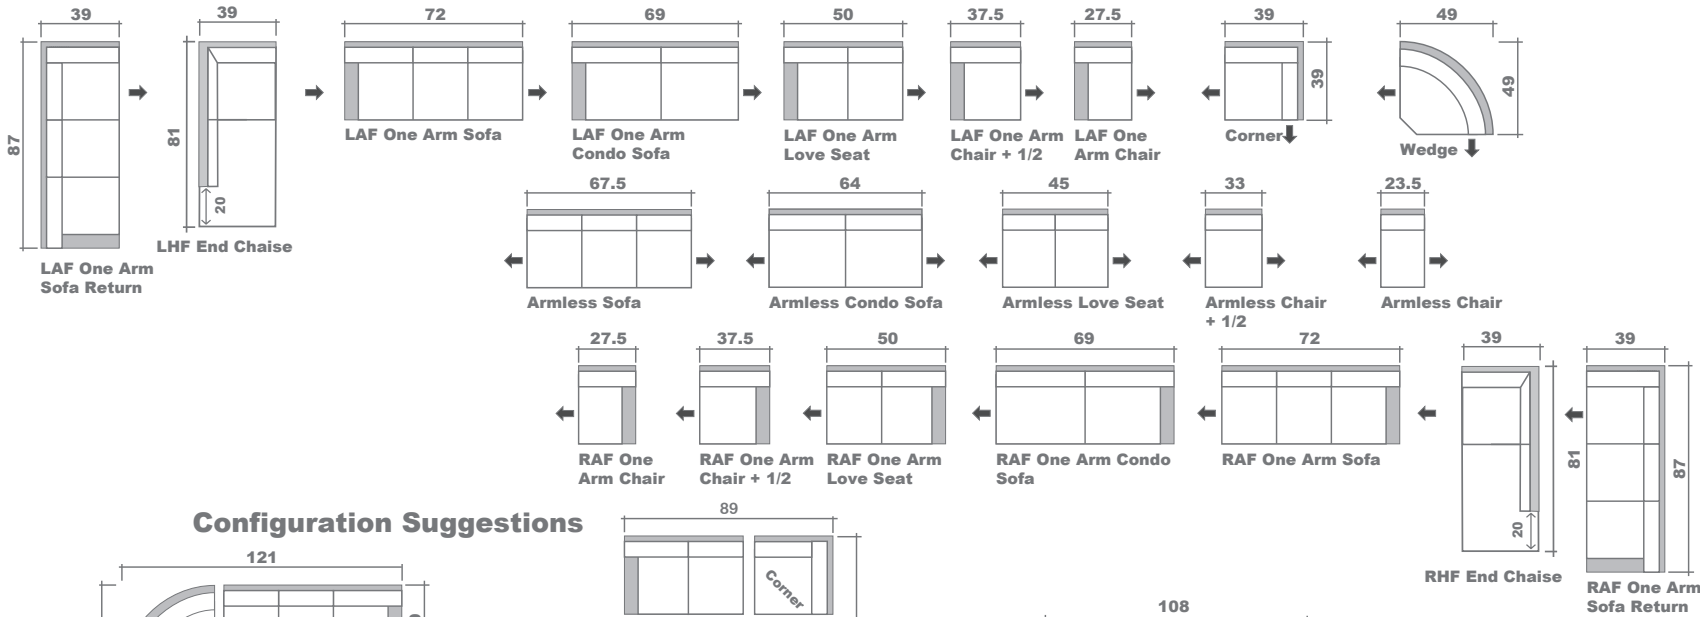

Bentley Sectional Planner

Configuration Suggestions

GENERAL INFORMATION:

- *dye-lot of the actual fabric and the swatch may not be exact match
- *no zipper/inserts in fibre filled toss pillows

- *overall dimensions may vary +/- 1"
- *see fabric swatch for exact colour