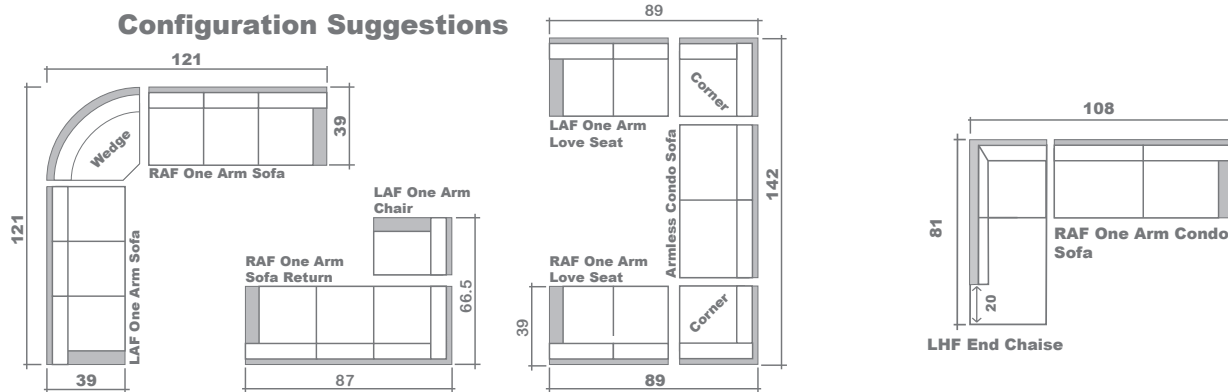

Bentley Sectional Planner

Configuration Suggestions

GENERAL INFORMATION:

- *dye-lot of the actual fabric and the swatch may not be exact match
- *no zipper/inserts in fibre filled toss pillows

- *overall dimensions may vary +/- 1"
- *see fabric swatch for exact colour