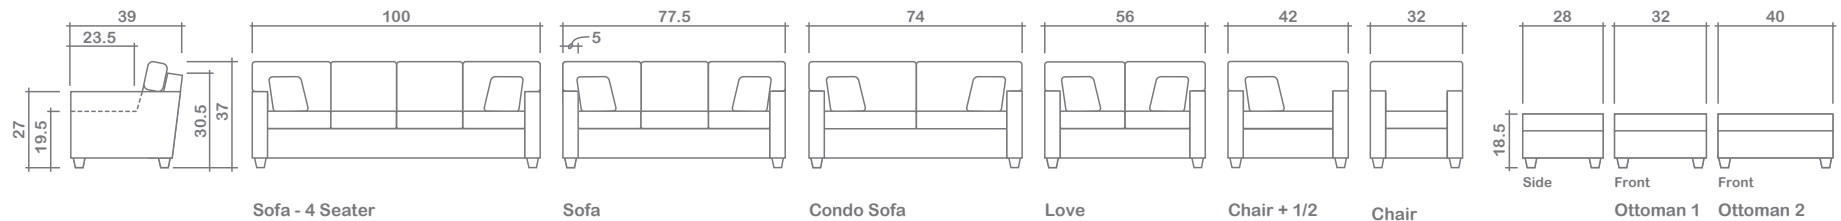

Bentley Collection

Arms Detachable: No

See Bentley Sectional Planner for more components

Sofa Beds Available: Yes (*Dimensions vary to accommodate bed mechanism*)

GENERAL INFORMATION:

- *dye-lot of the actual fabric and the swatch may not be exact match
- *no zipper/inserts in fibre filled toss pillows
- *overall dimensions may vary +/- 1"
- *see fabric swatch for exact colour

SPECIFICATIONS:

- Back:** Loose
- Back Centre Pillow:** Box band, piped, fibre fill
- Back End Pillows:** T-Lug, box band, piped, fibre fill
- Body Piping:** Arms
- Seat Cushions:** Box band, piped, 7" thick Crown Foam, wrapped w/ polyester fibre fill
- Suspension:** Seat: Springs | Back: Webbing
- Toss Pillows:** Box band, piped, 18" X 18", fibre fill

SOFABEDS:

- Overall height, seat height & arm height increases by 1.5"
- Overall depth of sofabed increases approximately 53" when opened

LEG:

Sydney Front Dark