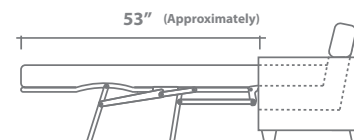

Bentley Collection

Arms Detachable: No

See Bentley Sectional Planner for more components

Sofa Beds Available: Yes (*Dimensions vary to accommodate bed mechanism*)

GENERAL INFORMATION:

- *dye-lot of the actual fabric and the swatch may not be exact match
- *no zipper/inserts in fibre filled toss pillows
- *overall dimensions may vary +/- 1"
- *see fabric swatch for exact colour

SPECIFICATIONS:

- Back:** Loose
- Back Centre Pillow:** Box band, piped, fibre fill
- Back End Pillows:** T-Lug, box band, piped, fibre fill
- Body Piping:** Arms
- Seat Cushions:** Box band, piped, 7" thick Crown Foam, wrapped w/ polyester fibre fill
- Suspension:** Seat: Springs | Back: Webbing
- Toss Pillows:** Box band, piped, 18" X 18", fibre fill

SOFABEDS:

- Overall height, seat height & arm height increases by 1.5"
- Overall depth of sofabed increases approximately 53" when opened

LEG:

Sydney Front Dark