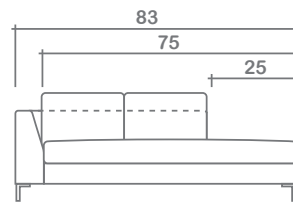

## Belgium Chaise Lounge

LAF (Left Arm Facing)

LAF

RAF

**Arms Detachable:** No

Available: Left Hand Facing / Right Hand Facing

No other items available in this style

**GENERAL INFORMATION:**

- \*dye-lot of the actual fabric and the swatch may not be exact match
- \*no zipper/inserts in fibre filled toss pillows
- \*overall dimensions may vary +/- 1"
- \*see fabric swatch for exact colour

**SPECIFICATIONS:**