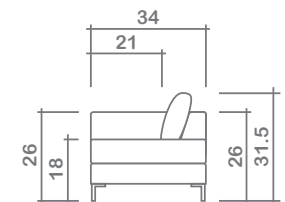

## Belgium Chaise Lounge

LAF (Left Arm Facing)

LAF

RAF

**Arms Detachable:** No

Available: Left Hand Facing / Right Hand Facing

No other items available in this style

**GENERAL INFORMATION:**