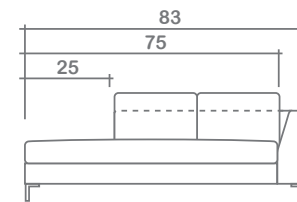

## Belgium Chaise Lounge

LAF (Left Arm Facing)

LAF

RAF

**Arms Detachable:** No

Available: Left Hand Facing / Right Hand Facing

No other items available in this style

**GENERAL INFORMATION:**

- \*dye-lot of the actual fabric and the swatch may not be exact match
- \*no zipper/inserts in fibre filled toss pillows
- \*overall dimensions may vary +/- 1"
- \*see fabric swatch for exact colour

**SPECIFICATIONS:**