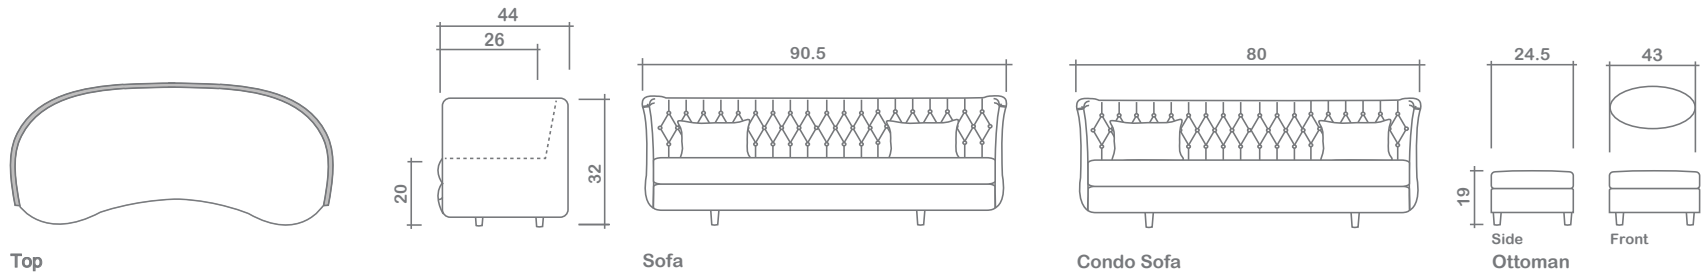

Bean Collection

Not available in vinyl or velvet fabrics

Arms Detachable: No

Sofa Beds Available: No

GENERAL INFORMATION:

- *dye-lot of the actual fabric and the swatch may not be exact match
- *toss pillows with zipper & feather/fibre filled inserts
- *overall dimensions may vary +/- 1"
- *see fabric swatch for exact colour

SPECIFICATIONS:

- Back:** Tight, deep diamond tufted buttons SF-58, CSF-54
- Seat Cushion:** Box band, simple stitch, 7" thick
 Crown Foam w/ polyester fiber wrap
- Suspension:** Seat: Springs | Back: Springs
- Toss Pillows:** Kidney, 25"x 15"; simple stitch, feather