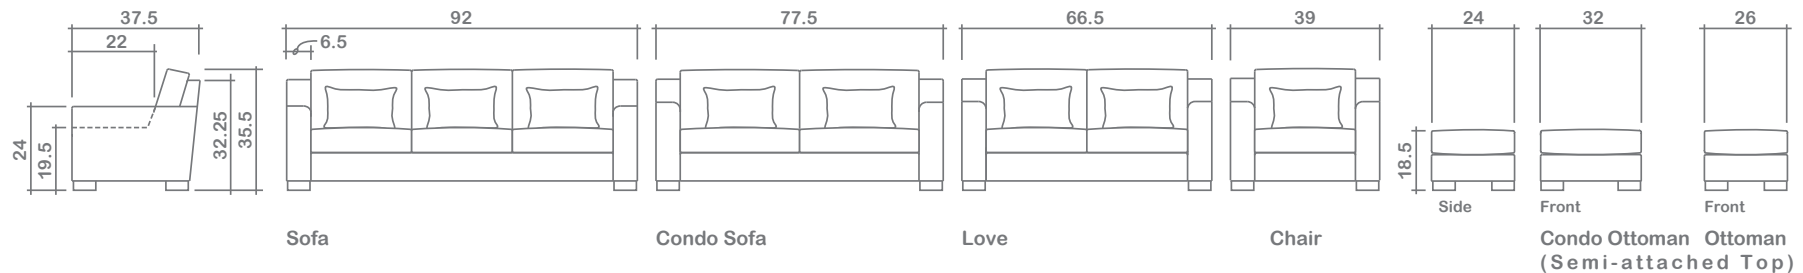

# Barcelona Collection

Top  
 Sofa Chaise w/ Reversible Ottoman

**Arms Detachable:** No      See Barcelona Sectional Planner for more components      **Sofa Beds Available:** Yes (Dimensions vary to accommodate bed mechanism)

**GENERAL INFORMATION:**

- \*dye-lot of the actual fabric and the swatch may not be exact match
- \*no zipper/inserts in fibre filled toss pillows
- \*overall dimensions may vary +/- 1"
- \*see fabric swatch for exact colour

**SPECIFICATIONS:**

- Back:** Loose
- Back Pillows:** Box band, piped, fibre fill
- Body Piping:** Arms & back
- Seat Cushions:** Box band, piped, 7" Crown Foam w/ polyester fibre wrap
- Suspension:** Seat: Webbing | Back: Webbing
- Toss Pillows:** Kidney, simple, 21.5" x 13.5", fibre fill

**SOFABEDS:**

- Seat height increases by 2"
- Overall depth of sofa bed increases approximately 53" when opened

**LEG:**

Uptown Dark