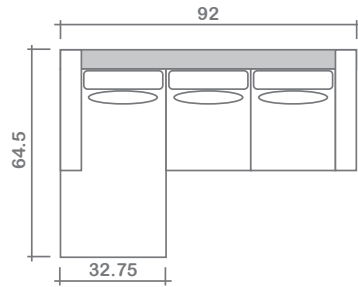

# Barcelona Collection

Top  
 Sofa Chaise w/ Reversible Ottoman

**Arms Detachable:** No      See Barcelona Sectional Planner for more components      **Sofa Beds Available:** Yes (Dimensions vary to accommodate bed mechanism)

**GENERAL INFORMATION:**

- \*dye-lot of the actual fabric and the swatch may not be exact match
- \*no zipper/inserts in fibre filled toss pillows
- \*overall dimensions may vary +/- 1"
- \*see fabric swatch for exact colour

**SPECIFICATIONS:**

- Back:** Loose
- Back Pillows:** Box band, piped, fibre fill
- Body Piping:** Arms & back
- Seat Cushions:** Box band, piped, 7" Crown Foam w/ polyester fibre wrap
- Suspension:** Seat: Webbing | Back: Webbing
- Toss Pillows:** Kidney, simple, 21.5" x 13.5", fibre fill

**SOFABEDS:**

- Seat height increases by 2"
- Overall depth of sofa bed increases approximately 53" when opened

**LEG:**

Uptown Dark