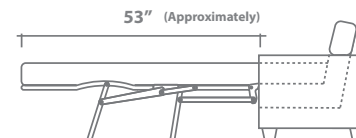

# Barcelona Collection

Top  
 Sofa Chaise w/ Reversible Ottoman

**Arms Detachable:** No      See Barcelona Sectional Planner for more components      **Sofa Beds Available:** Yes (Dimensions vary to accommodate bed mechanism)

**GENERAL INFORMATION:**

- \*dye-lot of the actual fabric and the swatch may not be exact match
- \*no zipper/inserts in fibre filled toss pillows
- \*overall dimensions may vary +/- 1"
- \*see fabric swatch for exact colour

**SPECIFICATIONS:**

- Back:** Loose
- Back Pillows:** Box band, piped, fibre fill
- Body Piping:** Arms & back
- Seat Cushions:** Box band, piped, 7" Crown Foam w/ polyester fibre wrap
- Suspension:** Seat: Webbing | Back: Webbing
- Toss Pillows:** Kidney, simple, 21.5" x 13.5", fibre fill

**SOFABEDS:**

- Seat height increases by 2"
- Overall depth of sofa bed increases approximately 53" when opened

**LEG:**

Uptown Dark