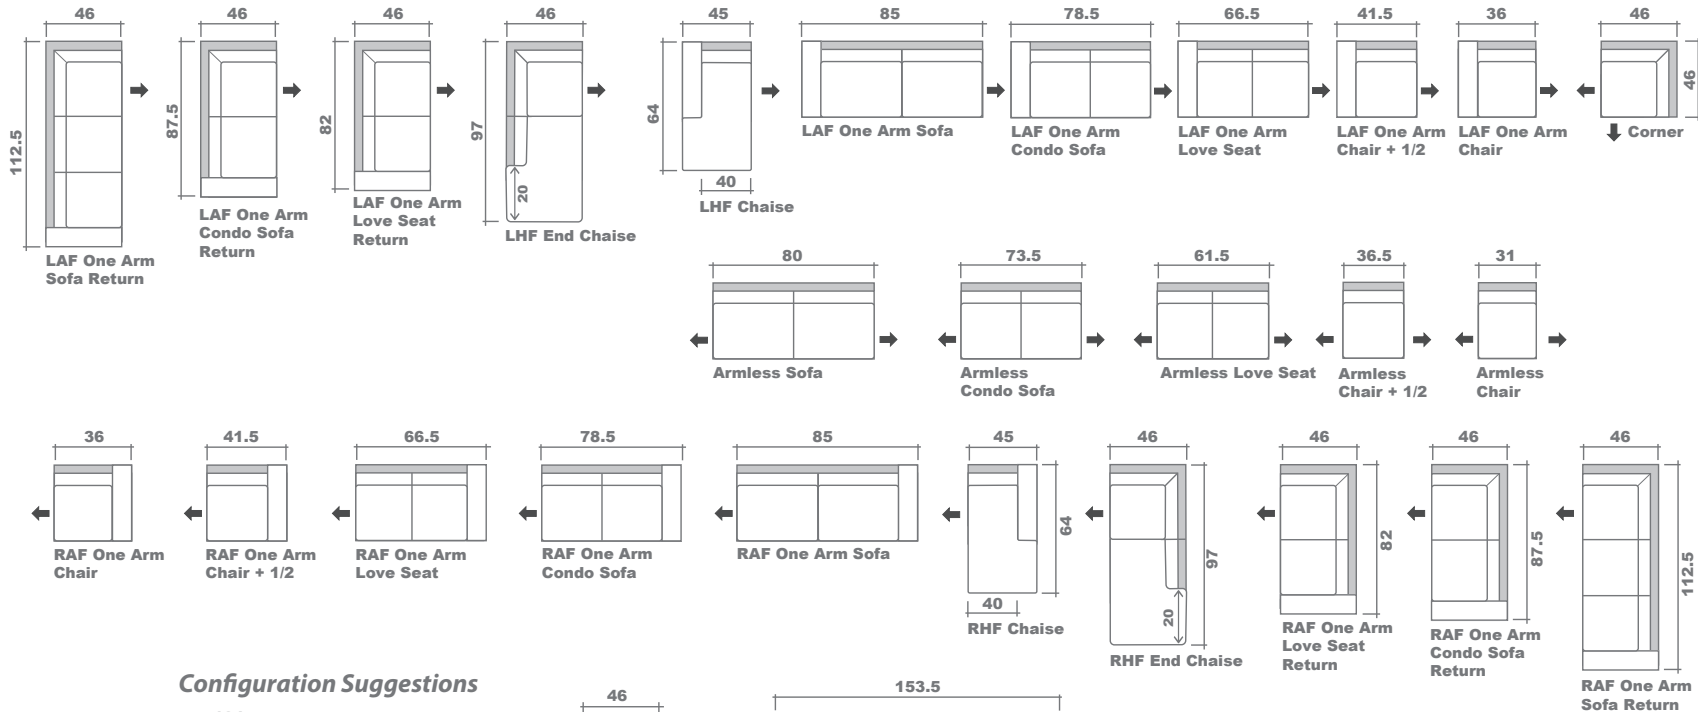

Aveline Sectional Planner

Configuration Suggestions

GENERAL INFORMATION:

- *dye-lot of the actual fabric and the swatch may not be exact match
- *no zipper/inserts in fibre filled toss pillows

- *overall dimensions may vary +/- 1"
- *see fabric swatch for exact colour