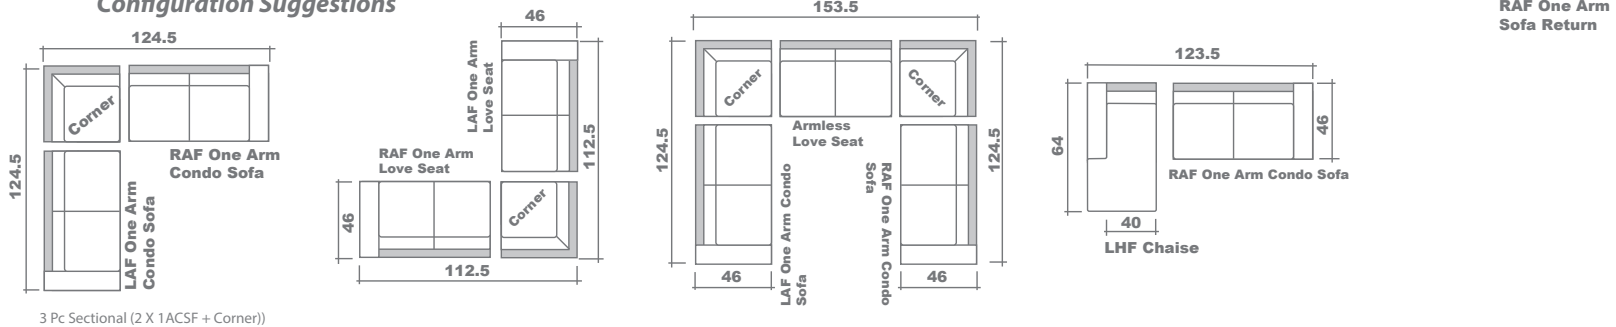

Aveline Sectional Planner

Configuration Suggestions

GENERAL INFORMATION:

- *dye-lot of the actual fabric and the swatch may not be exact match
- *no zipper/inserts in fibre filled toss pillows

- *overall dimensions may vary +/- 1"
- *see fabric swatch for exact colour