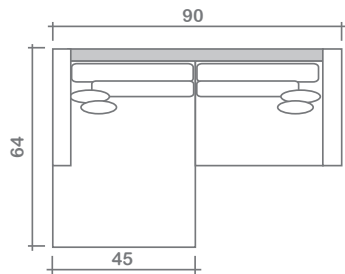

Aveline Collection

Top
 Sofa Chaise w/ Reversible Ottoman

Arms Detachable: No

See Aveline Sectional Planner for more components

Sofa Beds Available: No

GENERAL INFORMATION:

- *dye-lot of the actual fabric and the swatch may not be exact match
- *no zipper/inserts in fibre filled toss pillows
- *overall dimensions may vary +/- 1"
- *see fabric swatch for exact colour

SPECIFICATIONS:

- Back:** Loose
- Back Pillows:** Main back pillow & secondary back pillow - knife edge, feather/fibre blend
- Body:** Arms - top stitch
- Seat Cushions:** Box band, top stitch, 5" thick foam core with feather/fibre blend wrap
- Suspension:** Seat: Webbing | Back: Webbing
- Toss Pillows:** 20" x 20", 24" x 24", simple, feather/fibre blend fill inserts

LEG:

- Sleek 6" Black
- Ottoman: Sleek 6" Black