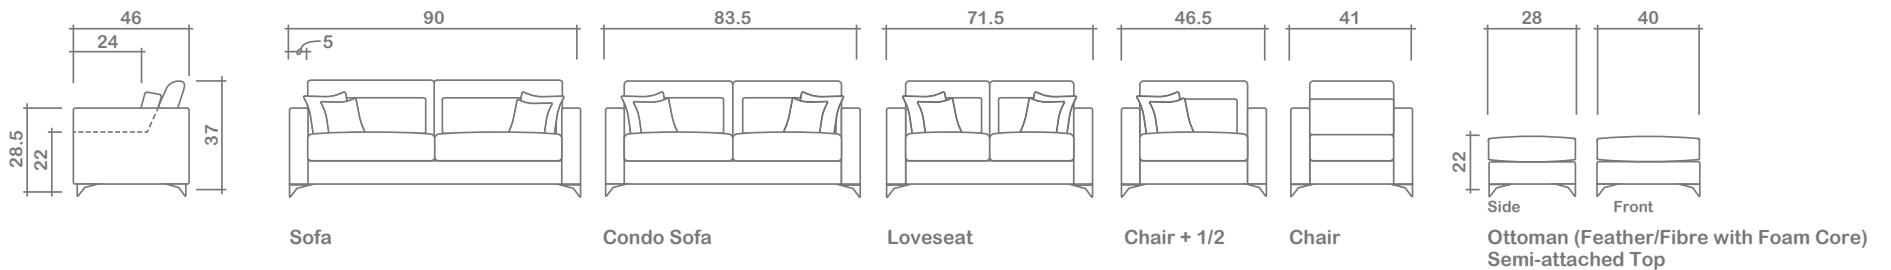

Aveline Collection

Top
 Sofa Chaise w/ Reversible Ottoman

Arms Detachable: No

See Aveline Sectional Planner for more components

Sofa Beds Available: No

GENERAL INFORMATION:

- *dye-lot of the actual fabric and the swatch may not be exact match
- *no zipper/inserts in fibre filled toss pillows
- *overall dimensions may vary +/- 1"
- *see fabric swatch for exact colour

SPECIFICATIONS:

- Back:** Loose
- Back Pillows:** Main back pillow & secondary back pillow - knife edge, feather/fibre blend
- Body:** Arms - top stitch
- Seat Cushions:** Box band, top stitch, 5" thick foam core with feather/fibre blend wrap
- Suspension:** Seat: Webbing | Back: Webbing
- Toss Pillows:** 20" x 20", 24" x 24", simple, feather/fibre blend fill inserts

LEG:

- Sleek 6" Black
- Ottoman: Sleek 6" Black