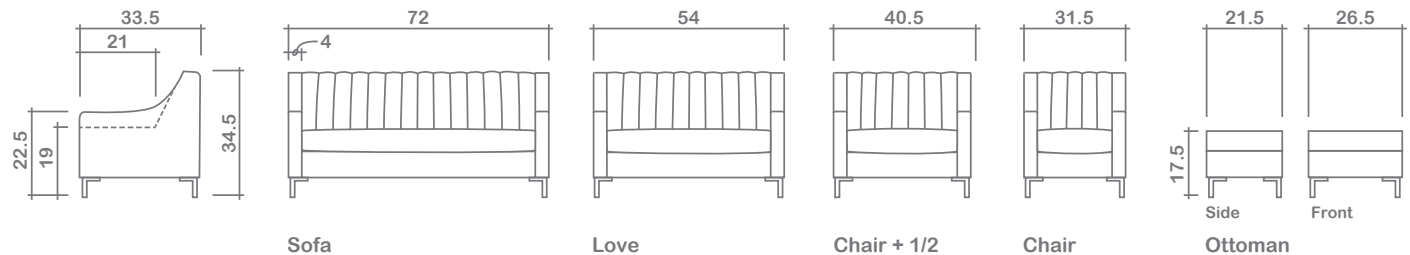

Aurelia Collection

Arms Detachable: No

Sofa Beds Available: No

GENERAL INFORMATION:

- *dye-lot of the actual fabric and the swatch may not be exact match
- *fabric yardage for plain, railroaded 54" bolt
- *no zipper/inserts in fibre filled toss pillows
- *overall dimensions may vary +/- 1"
- *see fabric swatch for exact colour

SPECIFICATIONS:

- Back:** Tight, channels, (SF-14, LS-10, C5-7, CH-5)
- Body:** Top stitch on arms, simple stitch on back
- Seat Cushions:** Top stitch, 6" thick foam w/ polyester fibre wrap
- Suspension:** Seat: Springs | Back: Springs

LEG:

Sleek 6" Gold