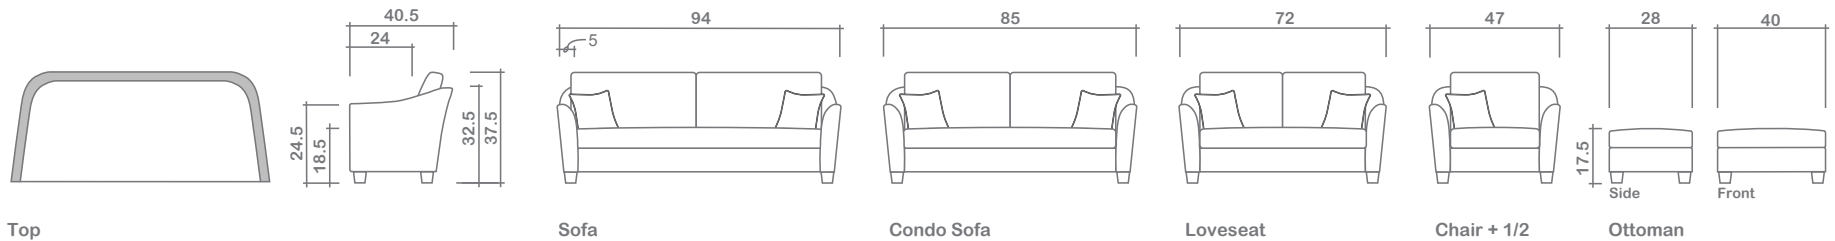

Audrey Collection

Arms Detachable: No

Sofa Beds Available: No

GENERAL INFORMATION:

- *dye-lot of the actual fabric and the swatch may not be exact match
- *no zipper/inserts in fibre filled toss pillows
- *overall dimensions may vary +/- 1"
- *see fabric swatch for exact colour

SPECIFICATIONS:

- Back:** Loose
- Back Pillows:** Box band, top stitch, fibre fill
- Body:** Arms inside top stitch, piping on outside perimeter all over
- Seat Cushion:** Box band, top stitch, 4" thick Crown Foam w/ double polyester fibre wrap
- Suspension:** Seat: Springs | Back: Webbing
- Toss pillows:** Simple, 20"x20", fibre fill