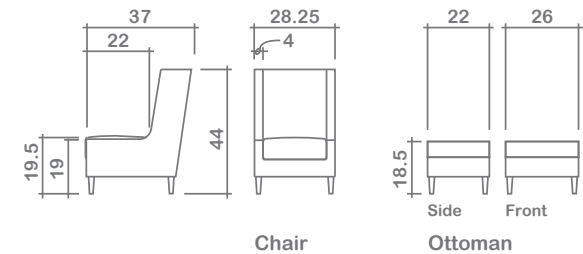

Atwood Wing Chair

Arms Detachable: No

No other items available in this style

GENERAL INFORMATION:

- *dye-lot of the actual fabric and the swatch may not be exact match
- *no zipper/inserts in fibre filled toss pillows
- *overall dimensions may vary +/- 1"
- *see fabric swatch for exact colour

SPECIFICATIONS:

- Back:** Tight
- Body Piping:** Arms
- Seat Cushion:** Loose, box band, piped, 6" thick Foam w/ polyester fibre wrap
- Suspension:** Seat: Springs | Back: Springs

LEG:

Mckenna Centre Dark