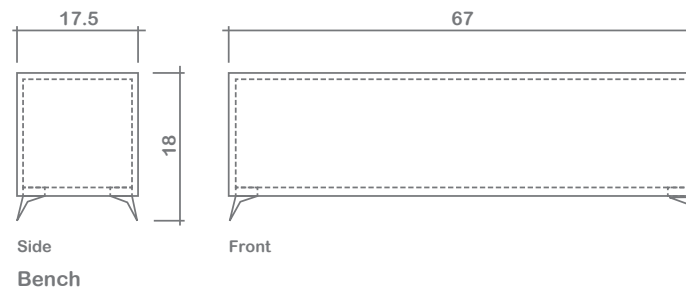

Asher Bench

GENERAL INFORMATION:

- *dye-lot of the actual fabric and the swatch may not be exact match
- *overall dimensions may vary +/- 1"
- *see fabric swatch for exact colour

SPECIFICATIONS:

- Body:** Top stitch
- Cushion:** 5" thick foam w/ polyester fibre wrap on top

LEG:

Selena Black