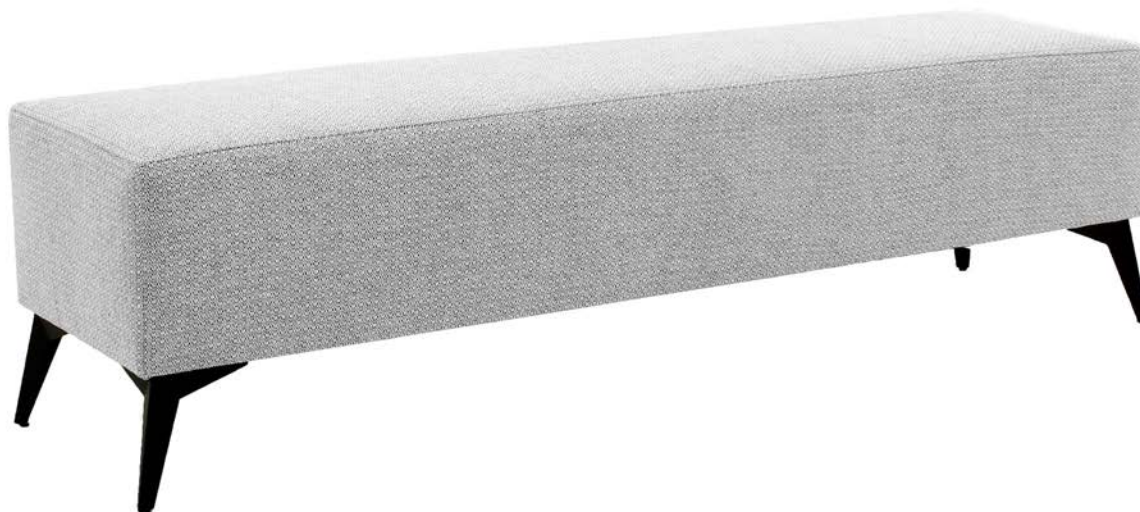

Asher Bench

GENERAL INFORMATION:

- *dye-lot of the actual fabric and the swatch may not be exact match
- *overall dimensions may vary +/- 1"
- *see fabric swatch for exact colour

SPECIFICATIONS:

- Body:** Top stitch
- Cushion:** 5" thick foam w/ polyester fibre wrap on top

LEG:

Selena Black