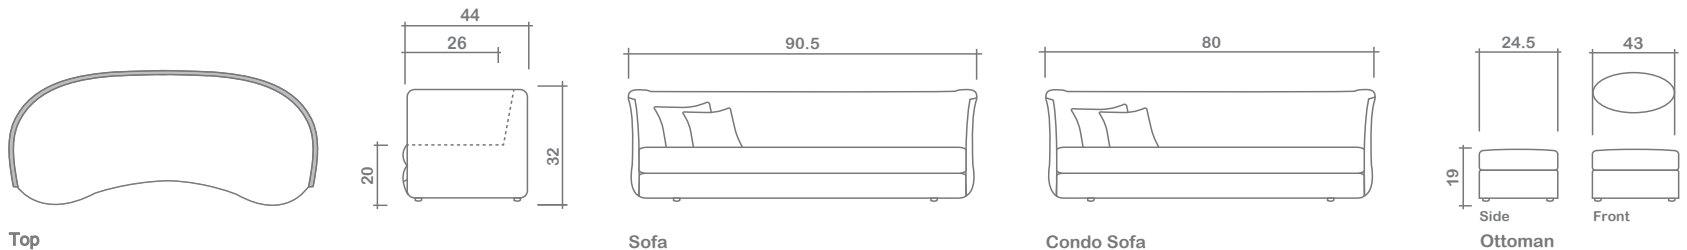

Archie Collection

Not available in vinyl or velvet fabrics

Arms Detachable: No

Sofa Beds Available: No

GENERAL INFORMATION:

- *dye-lot of the actual fabric and the swatch may not be exact match
- *toss pillows with zipper & feather/fibre filled inserts
- *overall dimensions may vary +/- 1"
- *see fabric swatch for exact colour

SPECIFICATIONS:

- Back:** Tight, piping along outside back edges
- Seat Cushion:** Box band, simple stitch, 7" thick crown Foam w/ polyester fiber wrap
- Suspension:** Seat: Springs | Back: Springs
- Toss Pillows:** 20" x 20", 24" x 24", simple, feather/fibre blend fill inserts

LEG:

Plastic 1 1/2"