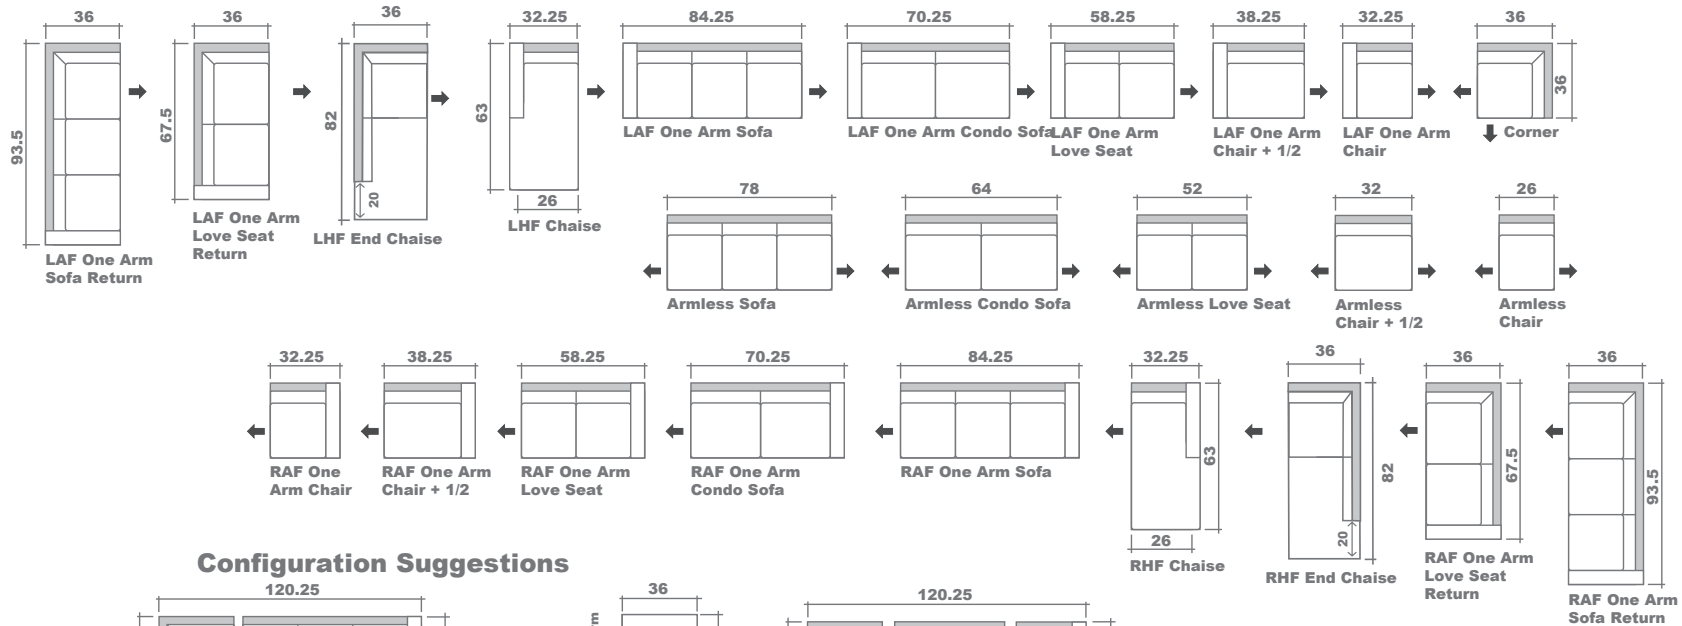

Apollo Sectional Planner

Configuration Suggestions

GENERAL INFORMATION:

- *dye-lot of the actual fabric and the swatch may not be exact match
- *no zipper/inserts in fibre filled toss pillows

- *overall dimensions may vary +/- 1"
- *see fabric swatch for exact colour