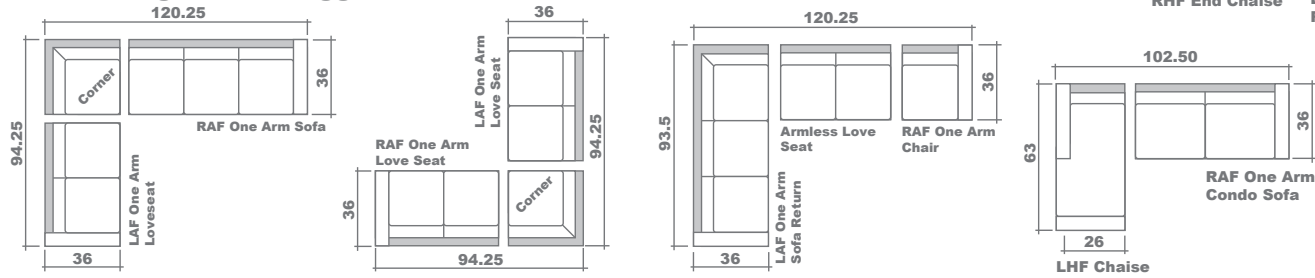

Apollo Sectional Planner

Configuration Suggestions

GENERAL INFORMATION:

- *dye-lot of the actual fabric and the swatch may not be exact match
- *no zipper/inserts in fibre filled toss pillows

- *overall dimensions may vary +/- 1"
- *see fabric swatch for exact colour