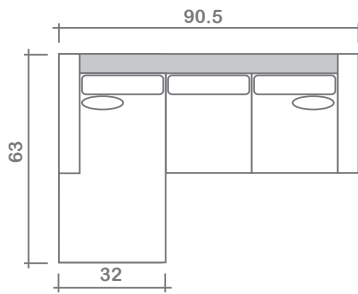

Apollo Collection

Top

Sofa Chaise w/ Reversible Ottoman