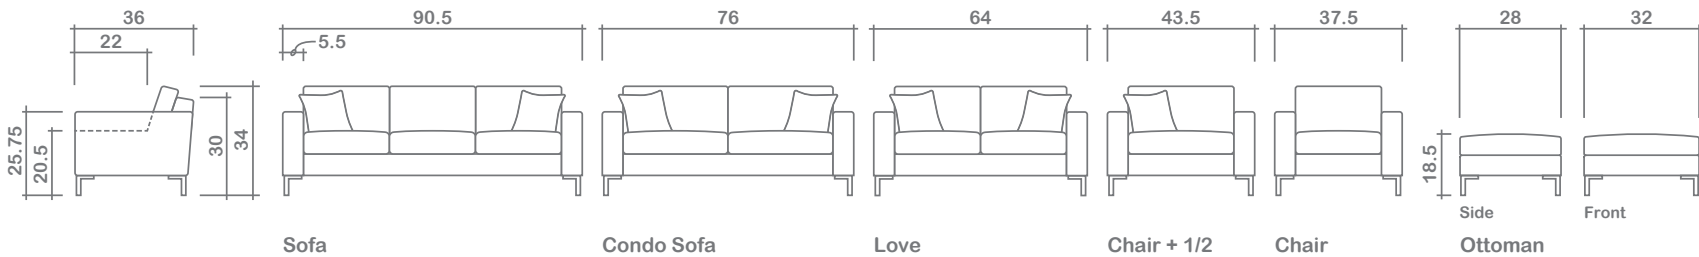

Sofa Chaise w/ Reversible Ottoman

Sofa

Condo Sofa

Love

Chair + 1/2

Chair

Ottoman

Arms Detachable: No

See Apollo Sectional Planner for more components

Sofa Beds Available: No

GENERAL INFORMATION:

- *dye-lot of the actual fabric and the swatch may not be exact match
- *no zipper/inserts in fibre filled toss pillows
- *overall dimensions may vary +/- 1"
- *see fabric swatch for exact colour

SPECIFICATIONS:

- **Back:** Loose
- **Back Pillows:** Box band, piped, fibre fill
- **Body:** Piping on arms
- **Seat Cushions:** Box band, piped, 7" thick Crown Foam w/ polyester fibre wrap
- **Suspension:** Seat: Springs | Back: Webbing
- **Toss Pillows:** 18" x 18", piped, fibre fill

LEG:

Sleek 6" Chrome