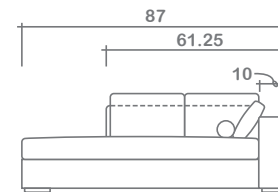

Antonio Chaise Lounge

LAF (Left Arm Facing)

LAF

RAF

Arms Detachable: No

Available: Left Hand Facing / Right Hand Facing

No other items available in this style

GENERAL INFORMATION:

- *dye-lot of the actual fabric and the swatch may not be exact match
- *no zipper/inserts in fibre filled toss pillows
- *overall dimensions may vary +/- 1"
- *see fabric swatch for exact colour

SPECIFICATIONS: