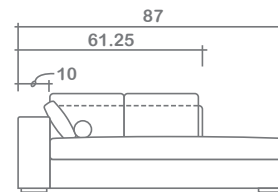

Antonio Chaise Lounge

LAF

Arms Detachable: No

Available: Left Hand Facing / Right Hand Facing

No other items available in this style

GENERAL INFORMATION:

- *dye-lot of the actual fabric and the swatch may not be exact match
- *no zipper/inserts in fibre filled toss pillows
- *overall dimensions may vary +/- 1"
- *see fabric swatch for exact colour

SPECIFICATIONS:

- **Back:** Loose
- **Back Pillows:** Box band, piped, fibre fill
- **Body:** Piping on arm
- **Seat Cushion:** Box band, piped, 7" thick Crown Foam w/ polyester fibre wrap
- **Suspension:** Seat: Springs | Back/arm: Webbing
- **Toss Pillows:** Box band, piped, 22.5"x15", fibre fill
  Bolster 6" dia x 20.5" long, piped, foam filled

LEG:

Metal Dish