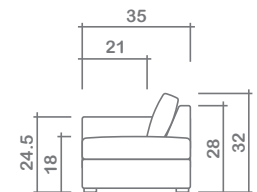

Antonio Chaise Lounge

LAF (Left Arm Facing)

LAF

RAF

Arms Detachable: No

Available: Left Hand Facing / Right Hand Facing

No other items available in this style

GENERAL INFORMATION:

- *dye-lot of the actual fabric and the swatch may not be exact match
- *no zipper/inserts in fibre filled toss pillows
- *overall dimensions may vary +/- 1"
- *see fabric swatch for exact colour

SPECIFICATIONS: