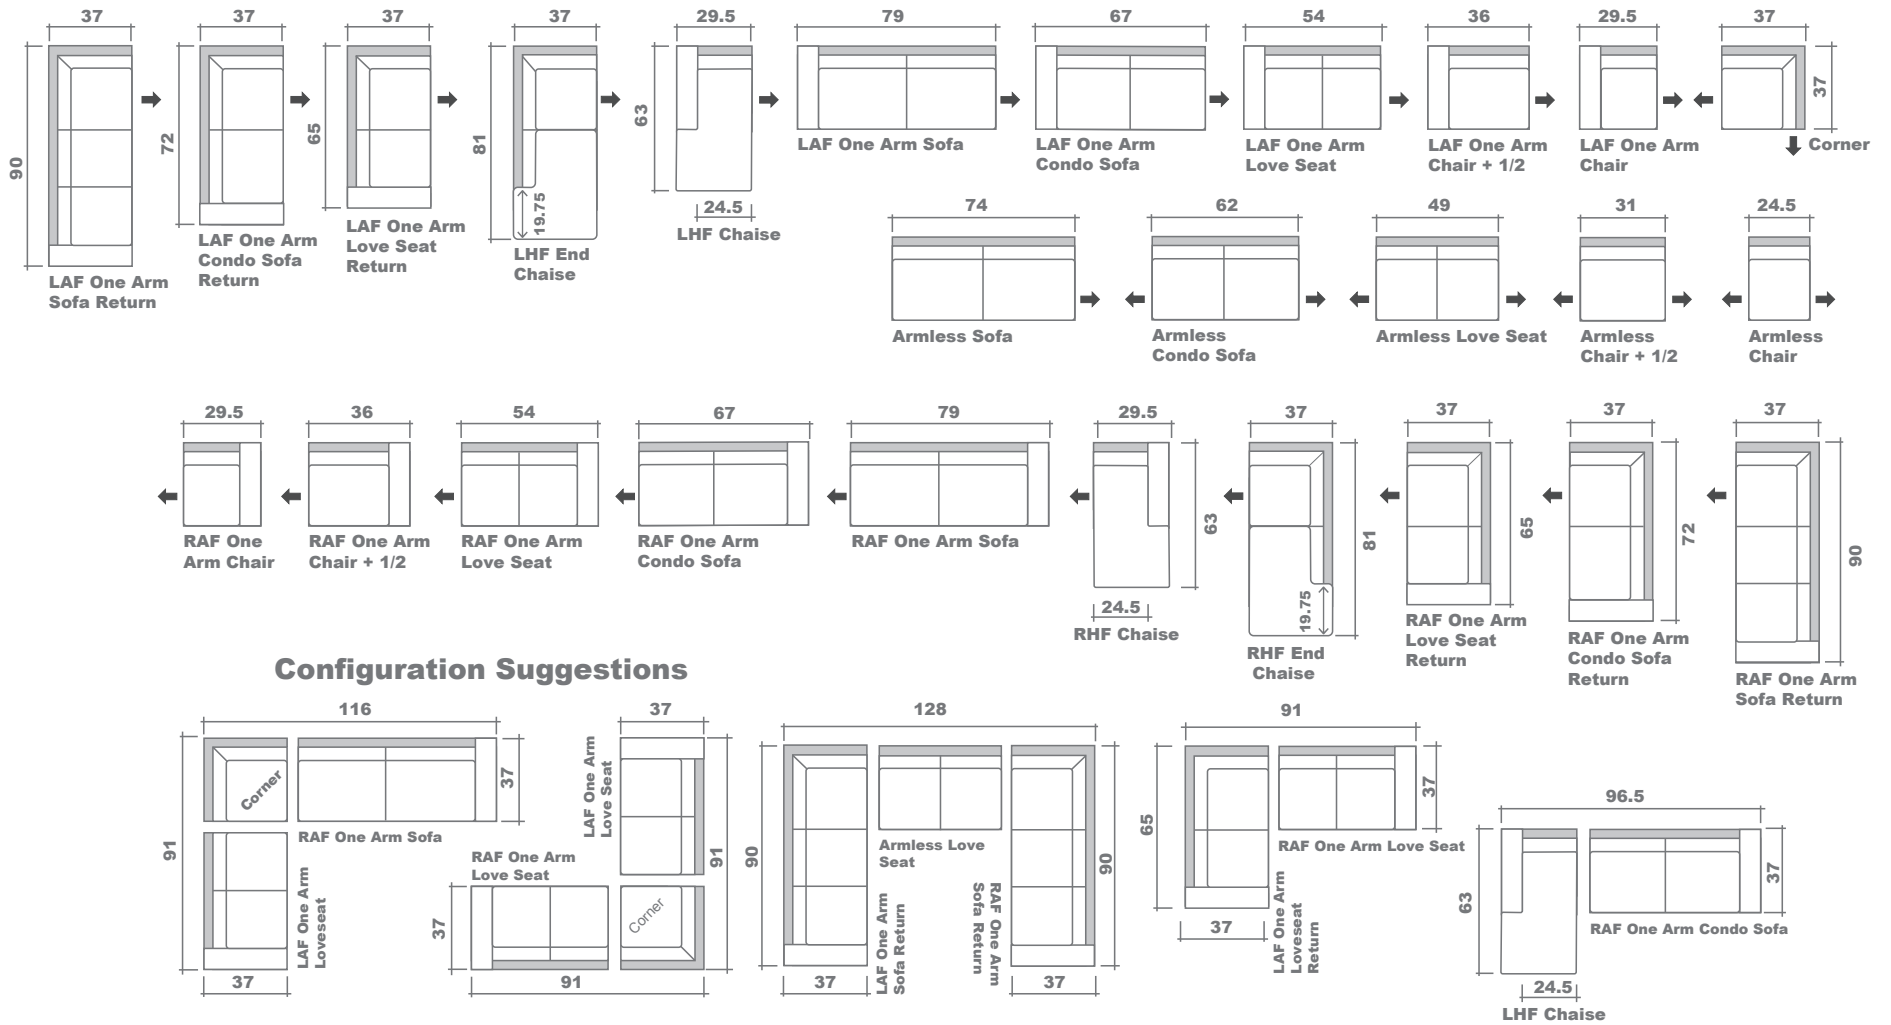

Annie Sectional Planner

GENERAL INFORMATION:

*dye-lot of the actual fabric and the swatch may not be exact match
 *no zipper/inserts in fibre filled toss pillows

*overall dimensions may vary +/- 1"
 *see fabric swatch for exact colour