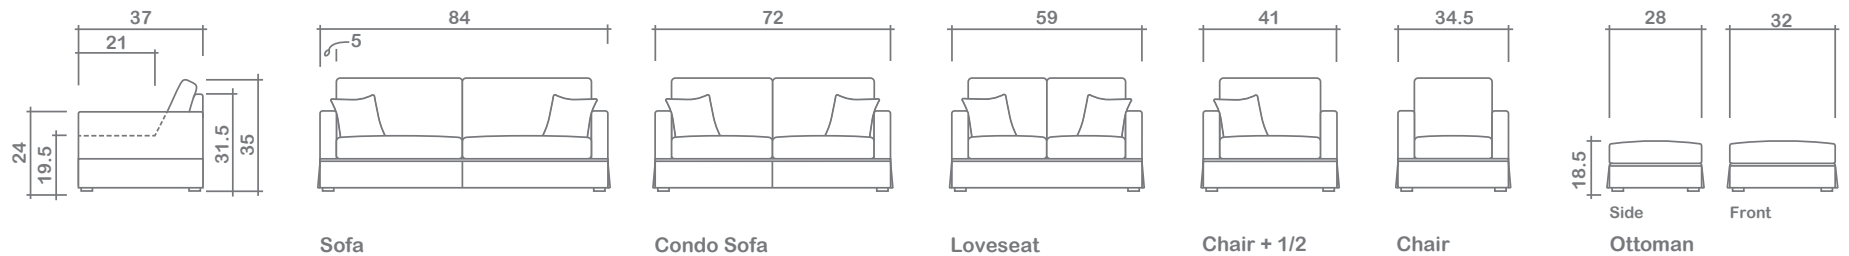

Annie Collection

Top
 Sofa/Chaise

Arms Detachable: No

See Annie Sectional Planner for more components

Sofa Beds Available: Yes (Dimensions vary to accommodate bed mechanism)

GENERAL INFORMATION:

- *dye-lot of the actual fabric and the swatch may not be exact match
- *no zipper/inserts in fibre filled toss pillows
- *overall dimensions may vary +/- 1"
- *see fabric swatch for exact colour

SPECIFICATIONS:

- Back:** Loose
- Back Pillows:** Box band, top stitch, fibre fill
- Body:** Top stitch
- Seat Cushions:** Box band, top stitch, 7" thick Crown Foam w/ polyester fibre wrap
- Suspension:** Seat: Springs | Back: Webbing
- Toss Pillows:** Simple, 20" x 20", fibre fill
- Skirt:** All around with piping, 9"