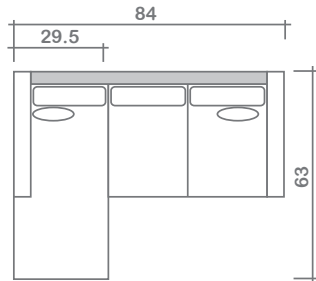

Annie Collection

Top
 Sofa/Chaise

Arms Detachable: No

See Annie Sectional Planner for more components

Sofa Beds Available: Yes (Dimensions vary to accommodate bed mechanism)

GENERAL INFORMATION:

- *dye-lot of the actual fabric and the swatch may not be exact match
- *no zipper/inserts in fibre filled toss pillows
- *overall dimensions may vary +/- 1"
- *see fabric swatch for exact colour

SPECIFICATIONS:

- Back:** Loose
- Back Pillows:** Box band, top stitch, fibre fill
- Body:** Top stitch
- Seat Cushions:** Box band, top stitch, 7" thick Crown Foam w/ polyester fibre wrap
- Suspension:** Seat: Springs | Back: Webbing
- Toss Pillows:** Simple, 20" x 20", fibre fill
- Skirt:** All around with piping, 9"