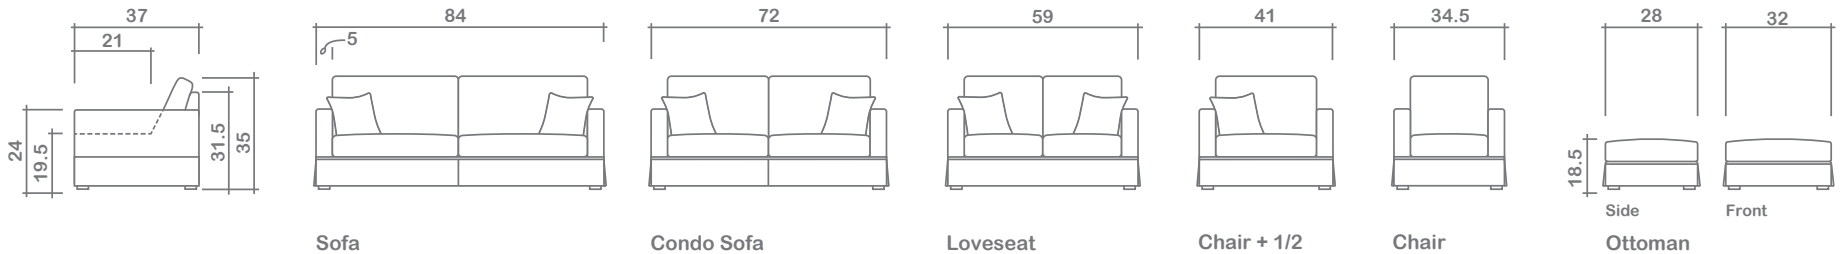

Annie Collection

Top

Sofa Chaise w/ Reversible Ottoman

Arms Detachable: No

See Annie Sectional Planner for more components

Sofa Beds Available: Yes (Dimensions vary to accommodate bed mechanism)

GENERAL INFORMATION:

- *dye-lot of the actual fabric and the swatch may not be exact match
- *no zipper/inserts in fibre filled toss pillows
- *overall dimensions may vary +/- 1"
- *see fabric swatch for exact colour

SPECIFICATIONS:

- Back:** Loose
- Back Pillows:** Box band, top stitch, fibre fill
- Body:** Top stitch
- Seat Cushions:** Box band, top stitch, 7" thick Crown Foam w/ polyester fibre wrap
- Suspension:** Seat: Springs | Back: Webbing
- Toss Pillows:** Simple, 20" x 20", fibre fill
- Skirt:** All around with piping, 9"

SOFABEDS:

- Overall height, seat height & arm height increases by 2"
- Overall depth of sofabed increases approximately 53" when opened

LEG:

Diana Dark