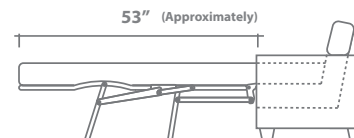

Annie Collection

Top

Sofa Chaise w/ Reversible Ottoman

Arms Detachable: No

See Annie Sectional Planner for more components

Sofa Beds Available: Yes (Dimensions vary to accommodate bed mechanism)

GENERAL INFORMATION:

- *dye-lot of the actual fabric and the swatch may not be exact match
- *no zipper/inserts in fibre filled toss pillows
- *overall dimensions may vary +/- 1"
- *see fabric swatch for exact colour

SPECIFICATIONS:

- Back:** Loose
- Back Pillows:** Box band, top stitch, fibre fill
- Body:** Top stitch
- Seat Cushions:** Box band, top stitch, 7" thick Crown Foam w/ polyester fibre wrap
- Suspension:** Seat: Springs | Back: Webbing
- Toss Pillows:** Simple, 20" x 20", fibre fill
- Skirt:** All around with piping, 9"

SOFABEDS:

- Overall height, seat height & arm height increases by 2"
- Overall depth of sofabed increases approximately 53" when opened

LEG:

Diana Dark