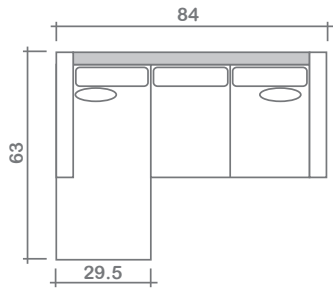

Annie Collection

Top

Sofa Chaise w/ Reversible Ottoman

Arms Detachable: No

See Annie Sectional Planner for more components

Sofa Beds Available: Yes (Dimensions vary to accommodate bed mechanism)

GENERAL INFORMATION:

- *dye-lot of the actual fabric and the swatch may not be exact match
- *no zipper/inserts in fibre filled toss pillows
- *overall dimensions may vary +/- 1"
- *see fabric swatch for exact colour

SPECIFICATIONS:

- Back:** Loose
- Back Pillows:** Box band, top stitch, fibre fill
- Body:** Top stitch
- Seat Cushions:** Box band, top stitch, 7" thick Crown Foam w/ polyester fibre wrap
- Suspension:** Seat: Springs | Back: Webbing
- Toss Pillows:** Simple, 20" x 20", fibre fill
- Skirt:** All around with piping, 9"

SOFABEDS:

- Overall height, seat height & arm height increases by 2"
- Overall depth of sofabed increases approximately 53" when opened

LEG:

Diana Dark