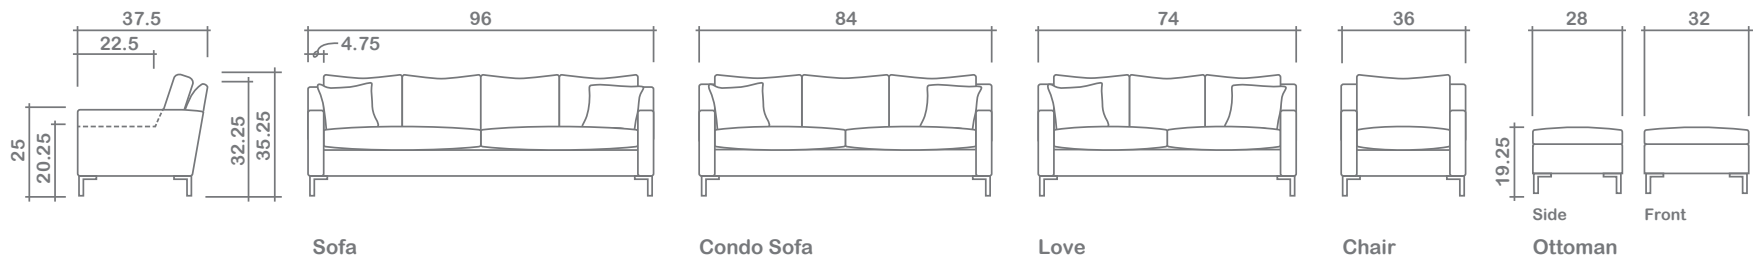

Adrian Collection

Arms Detachable: No

Sofa Beds Available: No

GENERAL INFORMATION:

- *dye-lot of the actual fabric and the swatch may not be exact match
- *no zipper/inserts in fibre filled toss pillows
- *overall dimensions may vary +/- 1"
- *see fabric swatch for exact colour

SPECIFICATIONS:

- Back:** Loose
- Back Pillows:** Box band, piped, fibre fill
- Body Piping:** Arms
- Seat Cushions:** Box band, piped, 7" thick Crown Foam w/ polyester fibre wrap
- Suspension:** Seat: Springs | Back: Webbing
- Toss Pillows:** Piped, 18" x 18", fibre fill

LEG:

Sleek 6" Black