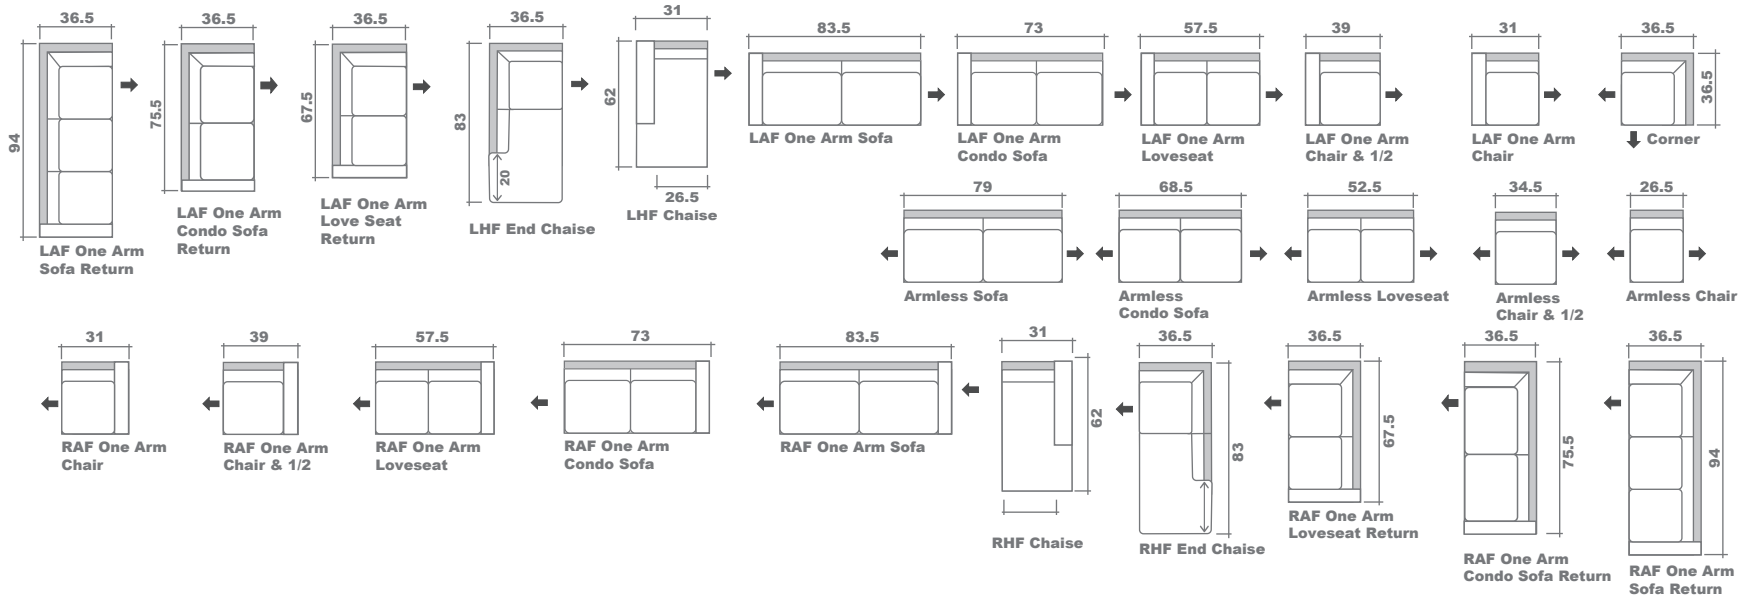

Abel Sectional Planner

Configuration Suggestions

GENERAL INFORMATION:

- *dye-lot of the actual fabric and the swatch may not be exact match
- *no zipper/inserts in fibre filled toss pillows

- *overall dimensions may vary +/- 1"
- *see fabric swatch for exact colour
- *alligator clips not available