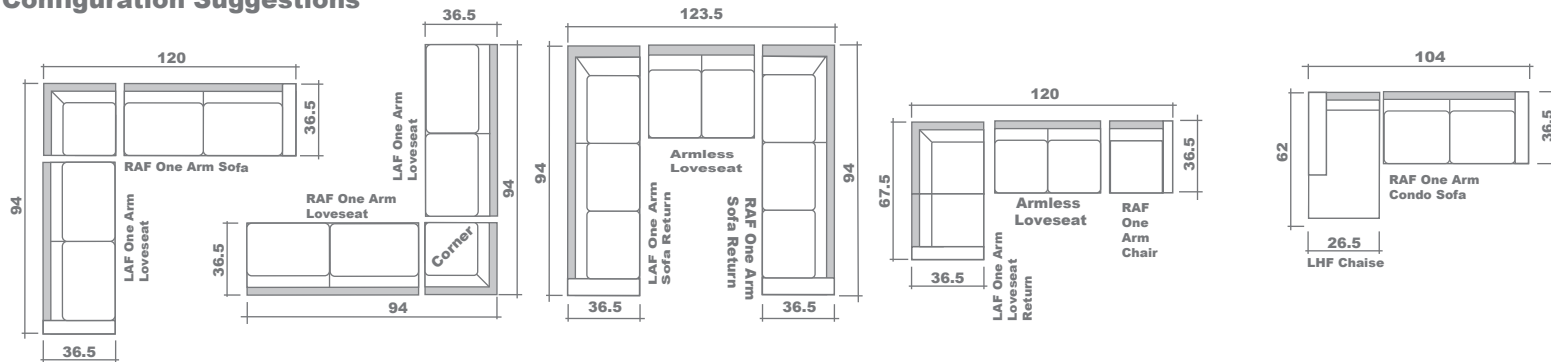

Abel Sectional Planner

Configuration Suggestions

GENERAL INFORMATION:

- *dye-lot of the actual fabric and the swatch may not be exact match
- *no zipper/inserts in fibre filled toss pillows

- *overall dimensions may vary +/- 1"
- *see fabric swatch for exact colour
- *alligator clips not available