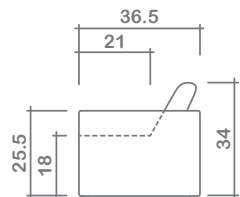

Sofa Chaise w/ Reversible Ottoman