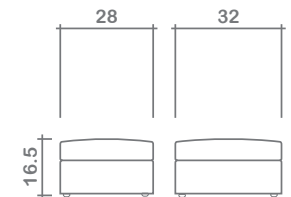

# Abel Collection

Top

Sofa Chaise w/ Reversible Ottoman

Sofa

Condo Sofa

Loveseat

Chair + 1/2

Chair

Side

Front

Ottoman

**Arms Detachable:** No

See Able Sectional Planner for more components

**Sofa Beds Available:** Yes (Dimensions vary to accommodate bed mechanism)

**GENERAL INFORMATION:**

- \*dye-lot of the actual fabric and the swatch may not be exact match
- \*no zipper/inserts in fibre filled toss pillows
- \*overall dimensions may vary +/- 1"
- \*see fabric swatch for exact colour

**SPECIFICATIONS:**

- Back:** Loose
- Back Pillows:** Knife edge, piped, fibre fill
- Body:** Top stitch on arms
- Seat Cushions:** Box band, piped, 7" thick Crown Foam w/ polyester fibre wrap
- Suspension:** Seat: Webbing | Back: Webbing
- Toss Pillows:** Piped, 18"x18", fibre fill