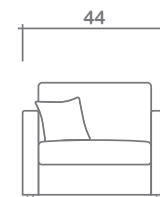

# Abel Collection

Top

Sofa Chaise w/ Reversible Ottoman

Sofa

Condo Sofa

Loveseat

Chair + 1/2

Chair

Side

Front

Ottoman

**Arms Detachable:** No

See Able Sectional Planner for more components

**Sofa Beds Available:** Yes (Dimensions vary to accommodate bed mechanism)

**GENERAL INFORMATION:**

- \*dye-lot of the actual fabric and the swatch may not be exact match
- \*no zipper/inserts in fibre filled toss pillows
- \*overall dimensions may vary +/- 1"
- \*see fabric swatch for exact colour

**SPECIFICATIONS:**

- Back:** Loose
- Back Pillows:** Knife edge, piped, fibre fill
- Body:** Top stitch on arms
- Seat Cushions:** Box band, piped, 7" thick Crown Foam w/ polyester fibre wrap
- Suspension:** Seat: Webbing | Back: Webbing
- Toss Pillows:** Piped, 18"x18", fibre fill

**SOFABEDS:**

- Overall height, seat height & arm height increases by 4"
- Overall depth of sofabed increases approximately 53" when opened

**LEG:**

Glides