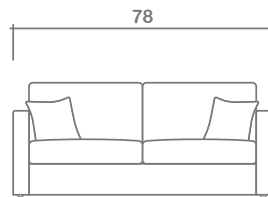

# Abel Collection

Top

Sofa Chaise w/ Reversible Ottoman

Sofa

Condo Sofa

Loveseat

Chair + 1/2

Chair

Side

Front

Ottoman

**Arms Detachable:** No

See Able Sectional Planner for more components

**Sofa Beds Available:** Yes (Dimensions vary to accommodate bed mechanism)

**GENERAL INFORMATION:**

- \*dye-lot of the actual fabric and the swatch may not be exact match
- \*no zipper/inserts in fibre filled toss pillows
- \*overall dimensions may vary +/- 1"
- \*see fabric swatch for exact colour

**SPECIFICATIONS:**

- Back:** Loose
- Back Pillows:** Knife edge, piped, fibre fill
- Body:** Top stitch on arms
- Seat Cushions:** Box band, piped, 7" thick Crown Foam w/ polyester fibre wrap
- Suspension:** Seat: Webbing | Back: Webbing
- Toss Pillows:** Piped, 18"x18", fibre fill

**SOFABEDS:**

- Overall height, seat height & arm height increases by 4"
- Overall depth of sofabed increases approximately 53" when opened

**LEG:**

Glides