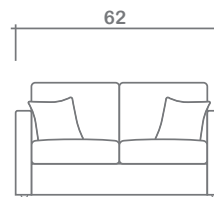

# Abel Collection

Top

Sofa Chaise w/ Reversible Ottoman

Sofa

Condo Sofa

Loveseat

Chair + 1/2

Chair

Side

Front

Ottoman

**Arms Detachable:** No

See Able Sectional Planner for more components

**Sofa Beds Available:** Yes (Dimensions vary to accommodate bed mechanism)

**GENERAL INFORMATION:**

- \*dye-lot of the actual fabric and the swatch may not be exact match
- \*no zipper/inserts in fibre filled toss pillows
- \*overall dimensions may vary +/- 1"
- \*see fabric swatch for exact colour

**SPECIFICATIONS:**

- Back:** Loose
- Back Pillows:** Knife edge, piped, fibre fill
- Body:** Top stitch on arms
- Seat Cushions:** Box band, piped, 7" thick Crown Foam w/ polyester fibre wrap
- Suspension:** Seat: Webbing | Back: Webbing
- Toss Pillows:** Piped, 18"x18", fibre fill

**SOFABEDS:**

- Overall height, seat height & arm height increases by 4"
- Overall depth of sofabed increases approximately 53" when opened

**LEG:**

Glides