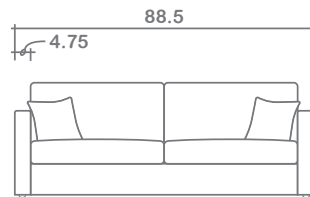

# Abel Collection

Top

Sofa Chaise w/ Reversible Ottoman

Sofa

Condo Sofa

Loveseat

Chair + 1/2

Chair

Side

Front

Ottoman

**Arms Detachable:** No

See Able Sectional Planner for more components

**Sofa Beds Available:** Yes (Dimensions vary to accommodate bed mechanism)

**GENERAL INFORMATION:**

- \*dye-lot of the actual fabric and the swatch may not be exact match
- \*no zipper/inserts in fibre filled toss pillows
- \*overall dimensions may vary +/- 1"
- \*see fabric swatch for exact colour

**SPECIFICATIONS:**

- Back:** Loose
- Back Pillows:** Knife edge, piped, fibre fill
- Body:** Top stitch on arms
- Seat Cushions:** Box band, piped, 7" thick Crown Foam w/ polyester fibre wrap
- Suspension:** Seat: Webbing | Back: Webbing
- Toss Pillows:** Piped, 18"x18", fibre fill