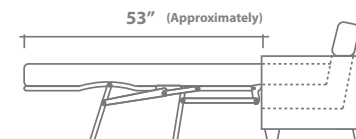

Side

Front

Ottoman

**Arms Detachable:** No

See Able Sectional Planner for more components

**Sofa Beds Available:** Yes (Dimensions vary to accommodate bed mechanism)

**GENERAL INFORMATION:**

- \*dye-lot of the actual fabric and the swatch may not be exact match
- \*no zipper/inserts in fibre filled toss pillows
- \*overall dimensions may vary +/- 1"
- \*see fabric swatch for exact colour

**SPECIFICATIONS:**

- Back:** Loose
- Back Pillows:** Knife edge, piped, fibre fill
- Body:** Top stitch on arms
- Seat Cushions:** Box band, piped, 7" thick Crown Foam w/ polyester fibre wrap
- Suspension:** Seat: Webbing | Back: Webbing
- Toss Pillows:** Piped, 18"x18", fibre fill

**SOFABEDS:**

- Overall height, seat height & arm height increases by 4"
- Overall depth of sofabed increases approximately 53" when opened

**LEG:**

Glides