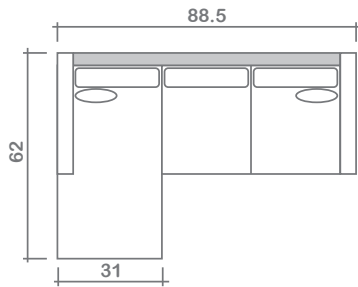

Sofa Chaise w/ Reversible Ottoman

Abel Collection

Top