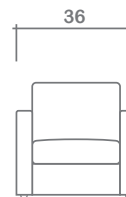

# Abel Collection

Top

Sofa Chaise w/ Reversible Ottoman

Sofa

Condo Sofa

Loveseat

Chair + 1/2

Chair

Side

Front

Ottoman

**Arms Detachable:** No

See Able Sectional Planner for more components

**Sofa Beds Available:** Yes (Dimensions vary to accommodate bed mechanism)

**GENERAL INFORMATION:**

- \*dye-lot of the actual fabric and the swatch may not be exact match
- \*no zipper/inserts in fibre filled toss pillows
- \*overall dimensions may vary +/- 1"
- \*see fabric swatch for exact colour

**SPECIFICATIONS:**

- Back:** Loose
- Back Pillows:** Knife edge, piped, fibre fill
- Body:** Top stitch on arms
- Seat Cushions:** Box band, piped, 7" thick Crown Foam w/ polyester fibre wrap
- Suspension:** Seat: Webbing | Back: Webbing
- Toss Pillows:** Piped, 18"x18", fibre fill