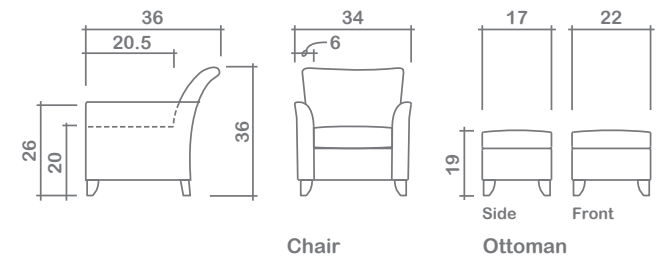

## Abby Chair

**Arms Detachable:** No

**No other items available in this style**

**GENERAL INFORMATION:**

- \*dye-lot of the actual fabric and the swatch may not be exact match
- \*no zipper/inserts in fibre filled toss pillows
- \*overall dimensions may vary +/- 1"
- \*see fabric swatch for exact colour

**SPECIFICATIONS:**

- Back:** Tight
- Body Piping:** Arms & back
- Seat Cushion:** Box band, piped, 6" thick Foam w/ polyester fibre wrap
- Suspension:** Seat: Springs | Back: Springs

**LEGS:**

- Front: Justine Dark
- Back: Emily Back Dark
- Ottoman legs: Justine Dark