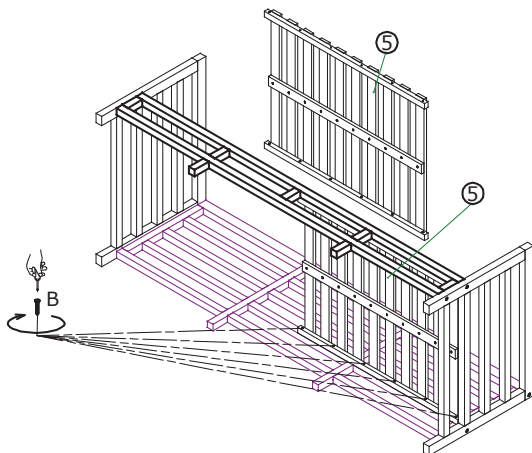

ASSEMBLY INSTRUCTIONS CONT'D

STEP 1

STEP 2

STEP 3