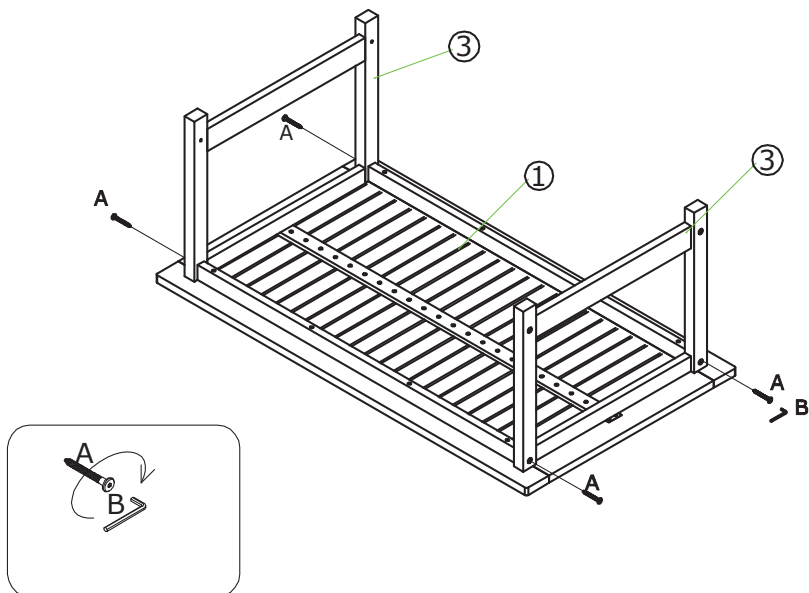

ASSEMBLY INSTRUCTIONS CONT'D

STEP 1