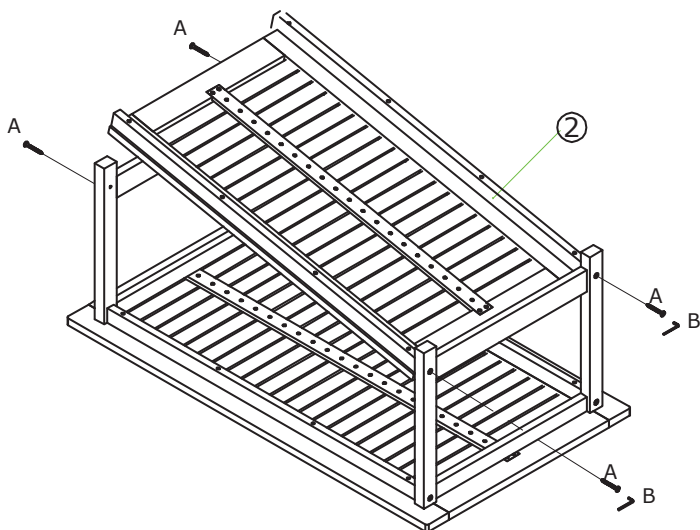

ASSEMBLY INSTRUCTIONS CONT'D

STEP 1

STEP 2