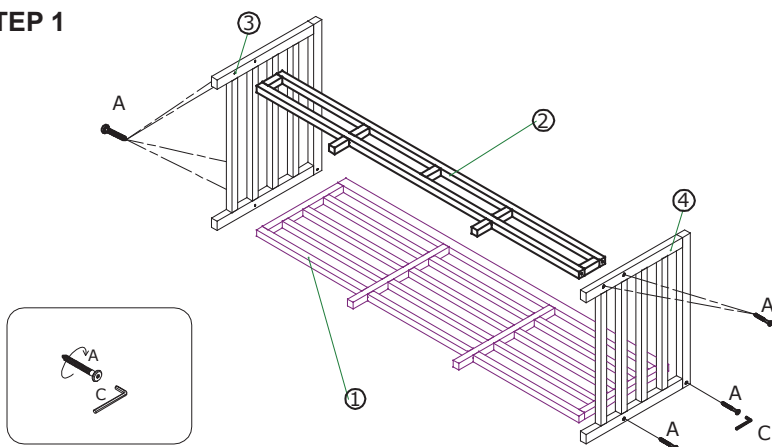

ASSEMBLY INSTRUCTIONS CONT'D

STEP 1