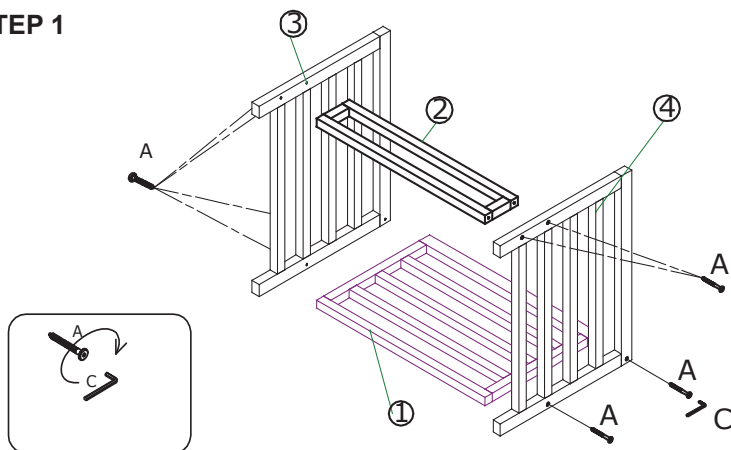

ASSEMBLY INSTRUCTIONS CONT'D

STEP 1