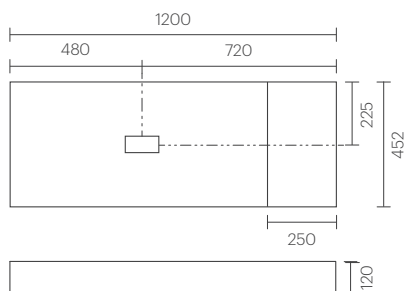

**Quattro Zero 800mm Washbasin
with Countertop**

3152000103 — No Tap Hole

- 800 x 452 x 120mm
- Suitable for wall mounted tapware
- Supplied with matching free-flow waste, no overflow
- Wall hung or bench mount application

i Wall hung installation requires the use of towel rail with bracket

3152000800 — Towel rail* (left basin)

3152000700 — Towel rail* (right basin)

**Quattro Zero 1000mm Washbasin
with Countertop**

3152000203 — No Tap Hole

- 1000 x 452 x 120mm
- Suitable for wall mounted tapware
- Supplied with matching free-flow waste, no overflow
- Wall hung or bench mount application

i Wall hung installation requires the use of towel rail with bracket

3152000800 — Towel rail* (left basin)

3152000700 — Towel rail* (right basin)

**Quattro Zero 1200mm Washbasin
with Countertop**

3152000303 — No Tap Hole

- 1200 x 452 x 120mm
- Suitable for wall mounted tapware
- Supplied with matching free-flow waste, no overflow
- Wall hung or bench mount application