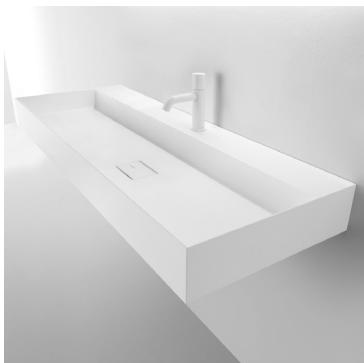

i A lead time of 18 weeks applies; please confirm with a client advisor.

Quattro Zero 600mm Washbasin

3152000403 — No Tap Hole

652921 — Pre-drilled Central Tap Hole

- 604 x 454 x 120mm
- No tap hole version suitable for wall mounted tapware
- Supplied with matching free flow waste, no overflow
- Wall hung or bench mount application

Quattro Zero 800mm Washbasin

3152000503 — No Tap Hole

652922 — Pre-drilled Central Tap Hole

- 804 x 454 x 120mm
- No tap hole version suitable for wall mounted tapware
- Supplied with matching free flow waste, no overflow
- Wall hung or bench mount application

Quattro Zero 1200mm Washbasin

3152000603 — No Tap Hole

652923 — Pre-drilled Central Tap Hole

- 1204 x 454 x 120mm
- No tap hole version suitable for wall mounted tapware
- Supplied with matching free flow waste, no overflow
- Wall hung or bench mount application

**Quattro Zero 800mm Washbasin
with Countertop**

3152000103 — No Tap Hole

- 800 x 452 x 120mm
- Suitable for wall mounted tapware
- Supplied with matching free-flow waste, no overflow
- Wall hung or bench mount application