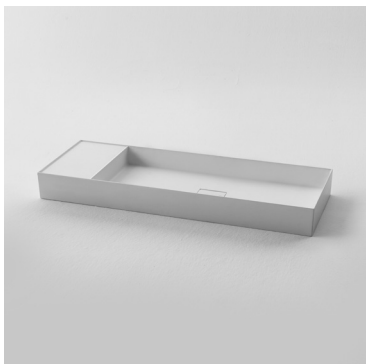

**Quattro Zero 800mm Washbasin
with Countertop**

3152000103 — No Tap Hole

- 800 x 452 x 120mm
- Suitable for wall mounted tapware
- Supplied with matching free-flow waste, no overflow
- Wall hung or bench mount application

i Wall hung installation requires the use of towel rail with bracket

3152000800 — Towel rail* (left basin)

3152000700 — Towel rail* (right basin)

**Quattro Zero 1000mm Washbasin
with Countertop**

3152000203 — No Tap Hole

- 1000 x 452 x 120mm
- Suitable for wall mounted tapware
- Supplied with matching free-flow waste, no overflow
- Wall hung or bench mount application

i Wall hung installation requires the use of towel rail with bracket

3152000800 — Towel rail* (left basin)

3152000700 — Towel rail* (right basin)

**Quattro Zero 1200mm Washbasin
with Countertop**

3152000303 — No Tap Hole

- 1200 x 452 x 120mm
- Suitable for wall mounted tapware
- Supplied with matching free-flow waste, no overflow
- Wall hung or bench mount application