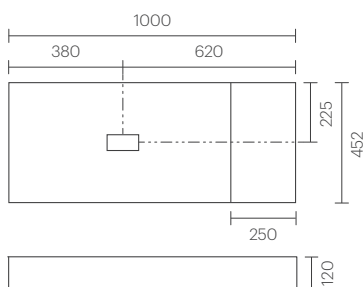

**Quattro Zero 800mm Washbasin
with Countertop**

3152000103 — No Tap Hole

- 800 x 452 x 120mm
- Suitable for wall mounted tapware
- Supplied with matching free-flow waste, no overflow
- Wall hung or bench mount application

i Wall hung installation requires the use of towel rail with bracket

3152000800 — Towel rail* (left basin)

3152000700 — Towel rail* (right basin)

**Quattro Zero 1000mm Washbasin
with Countertop**

3152000203 — No Tap Hole

- 1000 x 452 x 120mm
- Suitable for wall mounted tapware
- Supplied with matching free-flow waste, no overflow
- Wall hung or bench mount application

i Wall hung installation requires the use of towel rail with bracket

3152000800 — Towel rail* (left basin)

3152000700 — Towel rail* (right basin)

**Quattro Zero 1200mm Washbasin
with Countertop**

3152000303 — No Tap Hole

- 1200 x 452 x 120mm
- Suitable for wall mounted tapware
- Supplied with matching free-flow waste, no overflow
- Wall hung or bench mount application