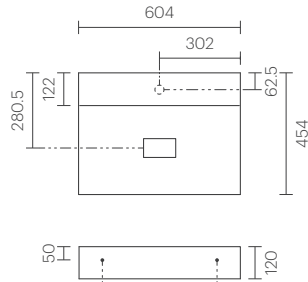

i A lead time of 18 weeks applies; please confirm with a client advisor.

Quattro Zero 600mm Washbasin

3152000403 — No Tap Hole

652921 — Pre-drilled Central Tap Hole

- 604 x 454 x 120mm
- No tap hole version suitable for wall mounted tapware
- Supplied with matching free flow waste, no overflow
- Wall hung or bench mount application

Quattro Zero 800mm Washbasin

3152000503 — No Tap Hole

652922 — Pre-drilled Central Tap Hole

- 804 x 454 x 120mm
- No tap hole version suitable for wall mounted tapware
- Supplied with matching free flow waste, no overflow
- Wall hung or bench mount application

**Quattro Zero 800mm Washbasin
with Countertop**

3152000103 — No Tap Hole

- 800 x 452 x 120mm
- Suitable for wall mounted tapware
- Supplied with matching free-flow waste, no overflow
- Wall hung or bench mount application

3152000800 — Towel rail* (left basin)

3152000700 — Towel rail* (right basin)

**Quattro Zero 1200mm Washbasin
with Countertop**

3152000303 — No Tap Hole

- 1200 x 452 x 120mm
- Suitable for wall mounted tapware
- Supplied with matching free-flow waste, no overflow
- Wall hung or bench mount application