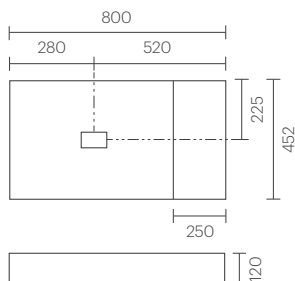

Quattro Zero 800mm Washbasin

3152000503 — No Tap Hole

652922 — Pre-drilled Central Tap Hole

- 804 x 454 x 120mm
- No tap hole version suitable for wall mounted tapware
- Supplied with matching free flow waste, no overflow
- Wall hung or bench mount application

Quattro Zero 1200mm Washbasin

3152000603 — No Tap Hole

652923 — Pre-drilled Central Tap Hole

- 1204 x 454 x 120mm
- No tap hole version suitable for wall mounted tapware
- Supplied with matching free flow waste, no overflow
- Wall hung or bench mount application

**Quattro Zero 800mm Washbasin
with Countertop**

3152000103 — No Tap Hole

- 800 x 452 x 120mm
- Suitable for wall mounted tapware
- Supplied with matching free-flow waste, no overflow
- Wall hung or bench mount application

3152000800 — Towel rail* (left basin)

3152000700 — Towel rail* (right basin)

**Quattro Zero 1200mm Washbasin
with Countertop**

3152000303 — No Tap Hole

- 1200 x 452 x 120mm
- Suitable for wall mounted tapware
- Supplied with matching free-flow waste, no overflow
- Wall hung or bench mount application