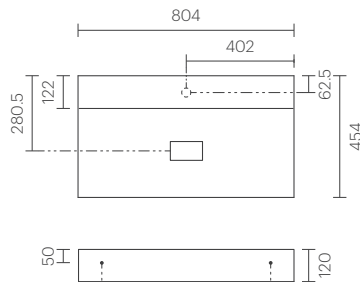

i A lead time of 18 weeks applies; please confirm with a client advisor.

Quattro Zero 600mm Washbasin

3152000403 — No Tap Hole

652921 — Pre-drilled Central Tap Hole

- 604 x 454 x 120mm
- No tap hole version suitable for wall mounted tapware
- Supplied with matching free flow waste, no overflow
- Wall hung or bench mount application

Quattro Zero 800mm Washbasin

3152000503 — No Tap Hole

652922 — Pre-drilled Central Tap Hole

- 804 x 454 x 120mm
- No tap hole version suitable for wall mounted tapware
- Supplied with matching free flow waste, no overflow
- Wall hung or bench mount application

Quattro Zero 1200mm Washbasin

3152000603 — No Tap Hole

652923 — Pre-drilled Central Tap Hole

- 1204 x 454 x 120mm
- No tap hole version suitable for wall mounted tapware
- Supplied with matching free flow waste, no overflow
- Wall hung or bench mount application

**Quattro Zero 800mm Washbasin
with Countertop**

3152000103 — No Tap Hole

- 800 x 452 x 120mm
- Suitable for wall mounted tapware
- Supplied with matching free-flow waste, no overflow
- Wall hung or bench mount application