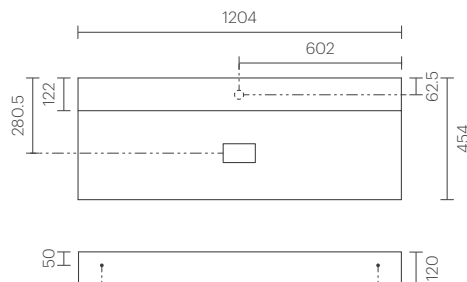

i A lead time of 18 weeks applies; please confirm with a client advisor.

Quattro Zero 600mm Washbasin

3152000403 — No Tap Hole

652921 — Pre-drilled Central Tap Hole

- 604 x 454 x 120mm
- No tap hole version suitable for wall mounted tapware
- Supplied with matching free flow waste, no overflow
- Wall hung or bench mount application

Quattro Zero 800mm Washbasin

3152000503 — No Tap Hole

652922 — Pre-drilled Central Tap Hole

- 804 x 454 x 120mm
- No tap hole version suitable for wall mounted tapware
- Supplied with matching free flow waste, no overflow
- Wall hung or bench mount application

Quattro Zero 1200mm Washbasin

3152000603 — No Tap Hole

652923 — Pre-drilled Central Tap Hole

- 1204 x 454 x 120mm
- No tap hole version suitable for wall mounted tapware
- Supplied with matching free flow waste, no overflow
- Wall hung or bench mount application

**Quattro Zero 800mm Washbasin
with Countertop**

3152000103 — No Tap Hole

- 800 x 452 x 120mm
- Suitable for wall mounted tapware
- Supplied with matching free-flow waste, no overflow
- Wall hung or bench mount application