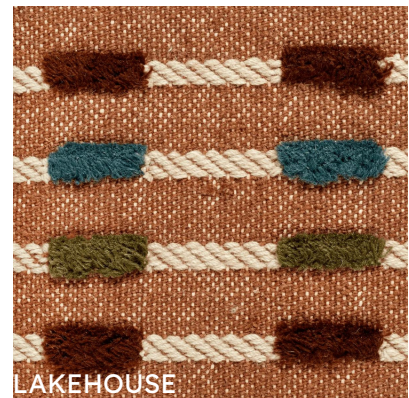

TEMPLE STUDIO

REX

CUSTOM RUGS

DESIGN

Rex

COLOR

Available in 6 Colorways

CONTENT

Wool

ORIGIN

India

WOODLAND FOX

PETAL

LAKEHOUSE

FOSSIL

MOSS