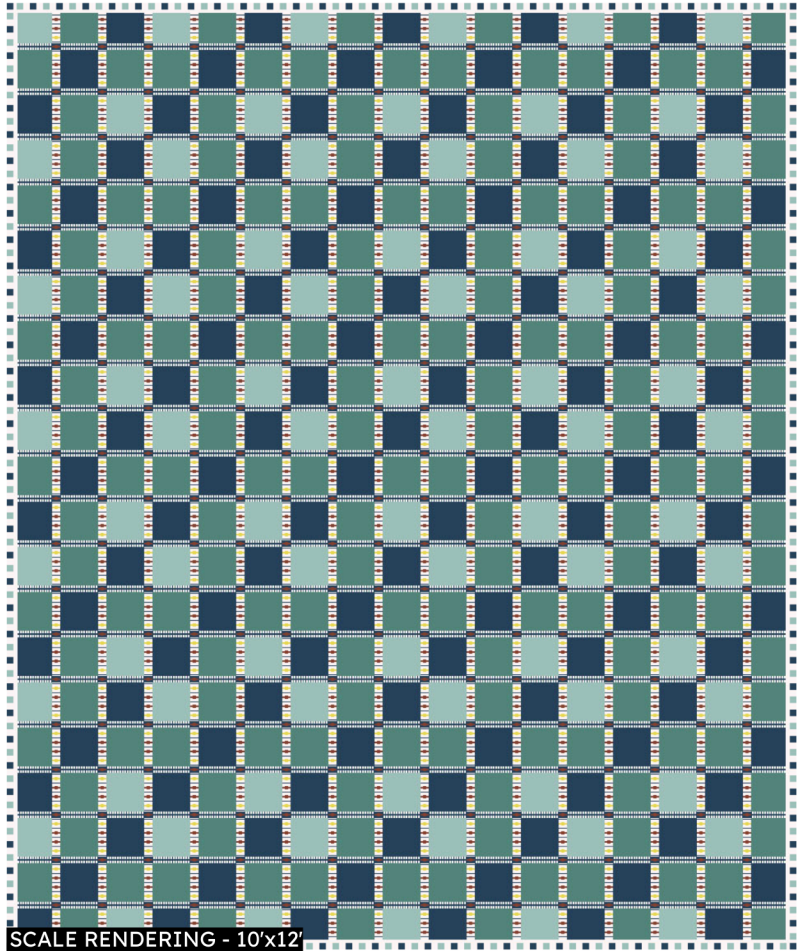

## MERINO KILIM STAR

SWEDISH KILIM COLLECTION

SCALE RENDERING - 10x12'

### DESIGN

Merino Kilim Star

### COLOR

Available in 4 Colorways