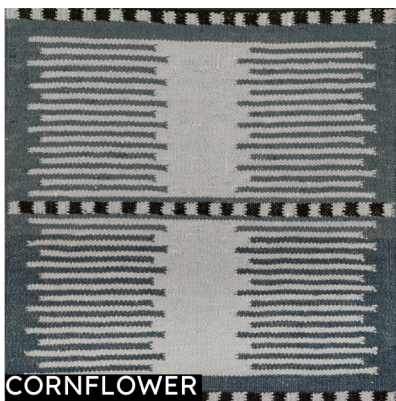

TEMPLE STUDIO

CUSTOM RUGS

MAZY STRIPE

SWEDISH KILIM COLLECTION

SCALE RENDERING

DESIGN
Mazy Stripe

COLOR
Available in 3 Colorways

CONTENT
Merino Wool

ORIGIN
India

CORNFLOWER

CHOCOLATE

AVOCADO

Our custom rugs are made to order in a variety of sizes, fibers and colors with our mill partners around the world. Standard lead times are approx 12-14 weeks.