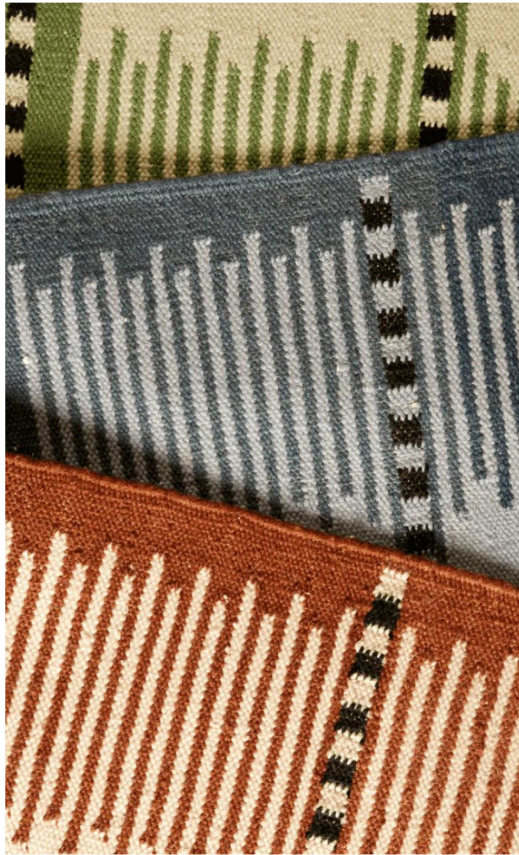

TEMPLE STUDIO

CUSTOM RUGS

MAZY STRIPE

SWEDISH KILIM COLLECTION

SCALE RENDERING

DESIGN
Mazy Stripe

COLOR
Available in 3 Colorways

CONTENT
Merino Wool

ORIGIN
India

CORNFLOWER

CHOCOLATE

AVOCADO

Our custom rugs are made to order in a variety of sizes, fibers and colors with our mill partners around the world. Standard lead times are approx 12-14 weeks.