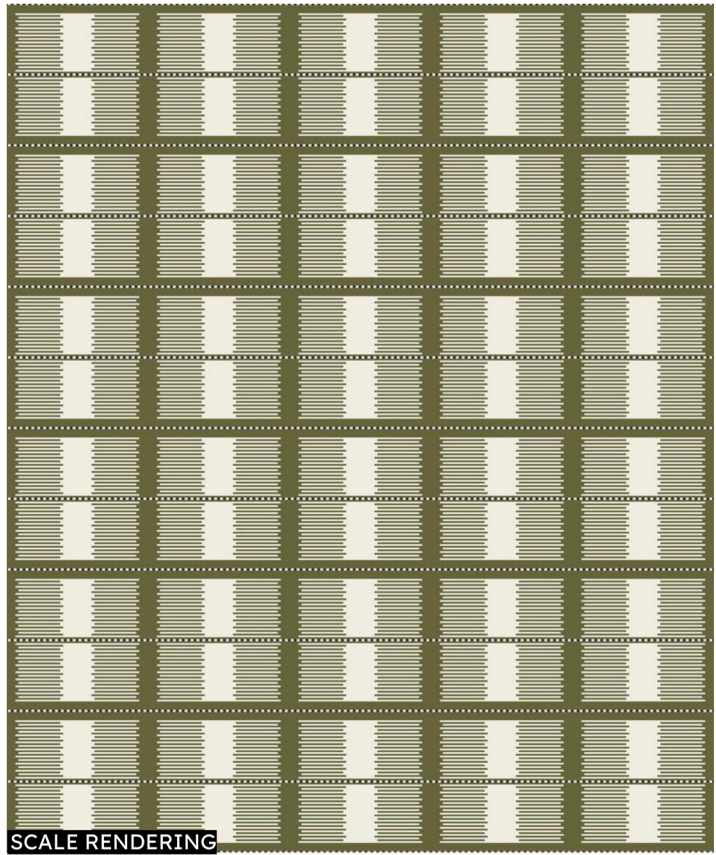

TEMPLE STUDIO

CUSTOM RUGS

MAZY STRIPE

SWEDISH KILIM COLLECTION

SCALE RENDERING

DESIGN
Mazy Stripe

COLOR
Available in 3 Colorways

CONTENT
Merino Wool

ORIGIN
India

CORNFLOWER

CHOCOLATE

AVOCADO

Our custom rugs are made to order in a variety of sizes, fibers and colors with our mill partners around the world. Standard lead times are approx 12-14 weeks.