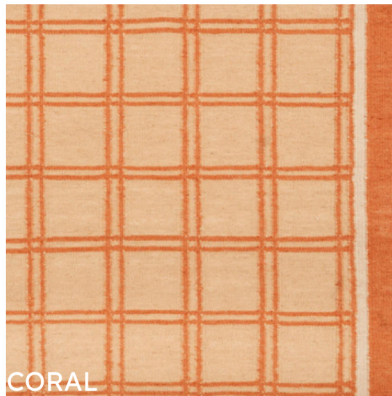

TEMPLE STUDIO

GIGI GRID

CUSTOM RUGS

DESIGN
Gigi Grid

COLOR
Available in 6 Colorways

CONTENT
Tibetan Wool

ORIGIN
Nepal

MOSS

CORAL

BLUSH

FOX

BLUE

SKY

Our custom rugs are made to order in a variety of sizes, fibers and colors with our mill partners around the world. Standard lead times are approx 12-14 weeks.