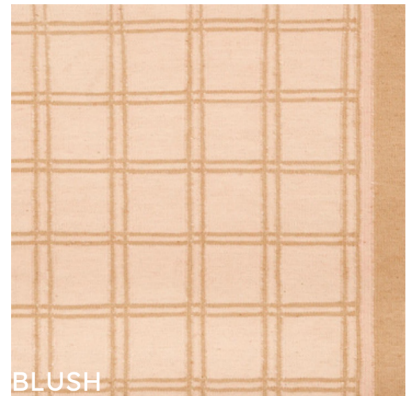

TEMPLE STUDIO

GIGI GRID

CUSTOM RUGS

DESIGN
Gigi Grid

COLOR
Available in 6 Colorways

CONTENT
Tibetan Wool

ORIGIN
Nepal

MOSS

CORAL

BLUSH

FOX

BLUE

SKY

Our custom rugs are made to order in a variety of sizes, fibers and colors with our mill partners around the world. Standard lead times are approx 12-14 weeks.