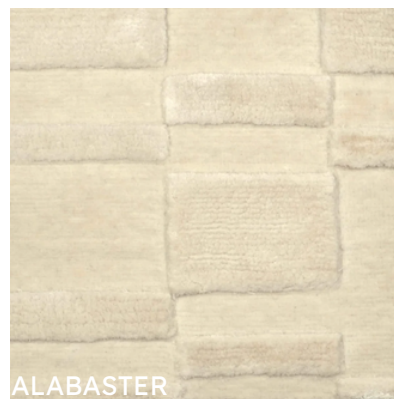

### COLOR

Available in 5 Colorways

### CONTENT

Wool / Silk

### ORIGIN

Nepal

SMOKE

SCALLOP

FERN

SESAME

ALABASTER

Our custom rugs are made to order in a variety of sizes, fibers and colors with our mill partners around the world. Standard lead times are approx 12-14 weeks.