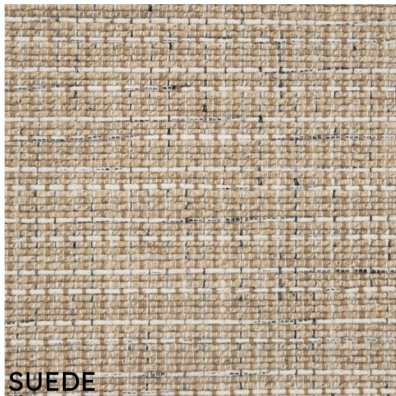

### BROADLOOM RUGS

**DESIGN**  
Traditions

**COLOR**  
Available in 5 Colorways

**CONTENT**  
Jute / Wool / Polysilk

**WIDTH**  
15'

**SUEDE**

**SAND & SEA**

**BLONDE**

**BIRCH**

**GRAIN**

Our readily available selection of broadloom rugs can be fabricated in as little as 2-4 weeks for both made-to-order area rugs or wall-to-wall installations.