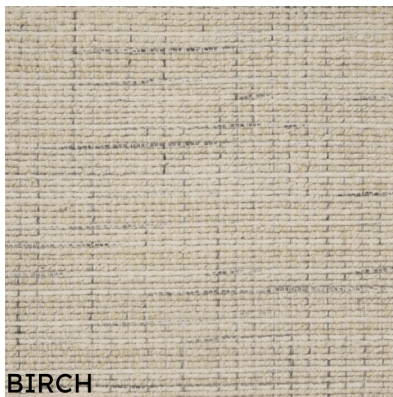

### BROADLOOM RUGS

**DESIGN**  
Traditions

**COLOR**  
Available in 5 Colorways

**CONTENT**  
Jute / Wool / Polysilk

**WIDTH**  
15'

**SUEDE**

**SAND & SEA**

**BLONDE**