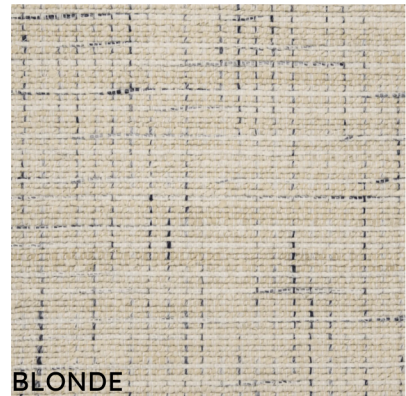

### BROADLOOM RUGS

**DESIGN**  
Traditions

**COLOR**  
Available in 5 Colorways

**CONTENT**  
Jute / Wool / Polysilk

**WIDTH**  
15'

**SUEDE**

**SAND & SEA**

**BLONDE**