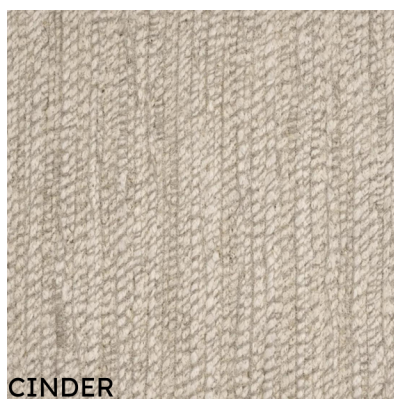

TEMPLE STUDIO

DESTINY

BROADLOOM RUGS

DESIGN

Destiny

COLOR

Available in 5 Colorways

CONTENT

Jute / Wool

WIDTH

15'

BLONDE

CAMEL

BIRCH

CINDER

MISTY BLUE