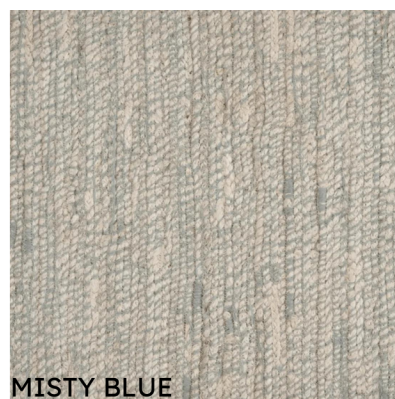

TEMPLE STUDIO

DESTINY

BROADLOOM RUGS

DESIGN

Destiny

COLOR

Available in 5 Colorways

CONTENT

Jute / Wool

WIDTH

15'

BLONDE

CAMEL

BIRCH

CINDER

MISTY BLUE