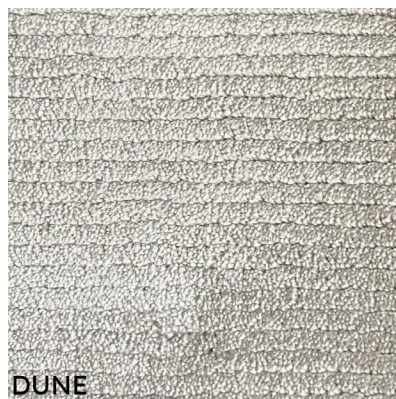

TEMPLE STUDIO

CILOU

BROADLOOM RUGS

DESIGN

Cilou

COLOR

Available in 8 Colorways

CONTENT

Regenerated Nylon /
Wool

WIDTH

13'-1"

Our readily available selection of broadloom rugs can be fabricated in as little as 2-4 weeks for both made-to-order area rugs or wall-to-wall installations.