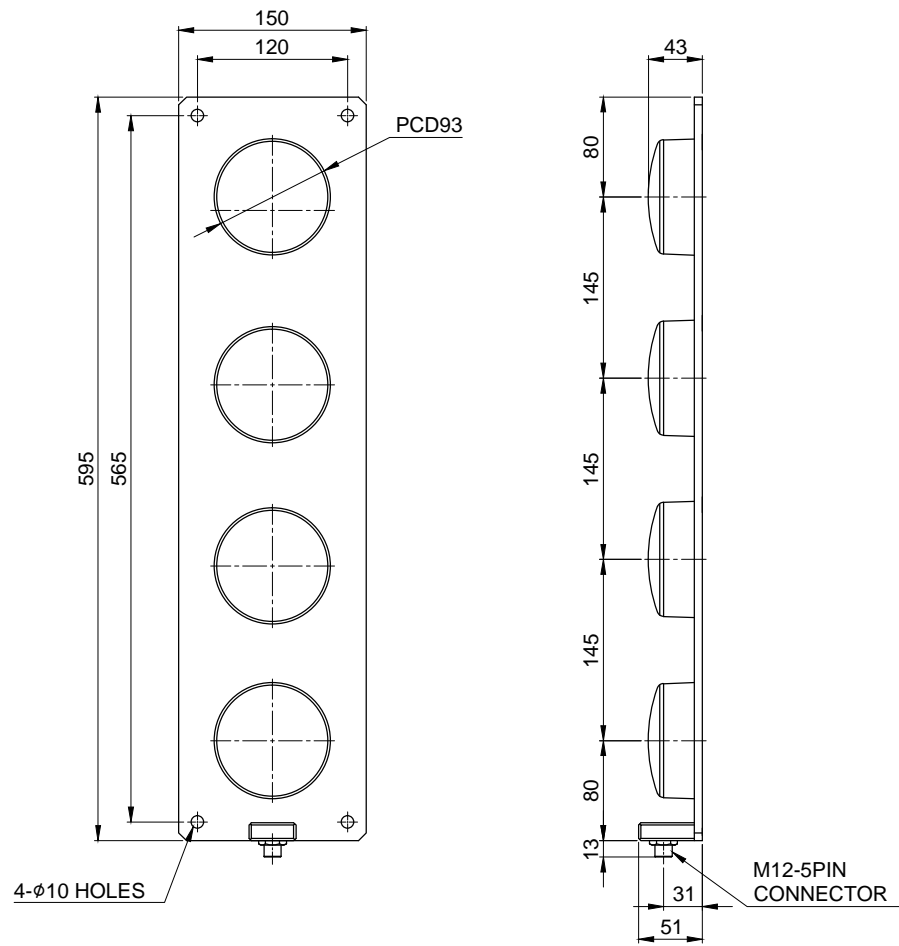

D

MARK	DATE	REVISION	REVISER	APP .BY
①				
②				
③				

MODEL NO		SSL400M		
MATERIAL		HOUSING-AL LENS-PC		
COLOR OF LENS		RED(), AMBER(), GREEN(), BLUE()		
USE VOLT.	LED	CURRENT	DC12V	MAX. 1.120A
			DC24V	MAX. 0.604A
			AC110V	MAX. 0.160A
			AC220V	MAX. 0.160A
PROTECTION GRADE		WATER & DUST PROOF IP68		
CONNECTOR		M12-5PIN		
COLOR OF HOUSING		MAKER STANDARD		
ACTION		LED STEADY		

FOR LINEAR DIMENSIONS	ISO2768-1 : CLASS OF TOLERANCE					SURFACE FINISH
	f	m	Ⓢ	v		
0.5-3	±0.05	±0.1	±0.2	-		
3-6			±0.3	±0.5		
6-30	±0.1	±0.2	±0.5	±1		
30-120	±0.15	±0.3	±0.8	±1.5		
120-400	±0.2	±0.5	±1.2	±2.5		
400-1000	±0.3	±0.8	±2	±4		
FOR ANGULAR DIMENSIONS	0-10	±1°	±1°30'	±3°		
	10-50	±0°30'	±1°	±2°		
	50-120	±0°20'	±0°30'	±1°		
	120-400	±0°10'	±0°13'	±0°30'		

Nr.	DWG. NO.	TITLE/ NAME	MAT'L	QTY	REFERENCE
DSND BY	CHKD BY	CHKD BY	APRV BY	VIEW	DATE
S.H.KIM	J.H.PARK		J.K.HAN	3	2016.08.30
TITLE			MODEL		
SSL400M OUTLINE DRAWING			SSL400M		
			DWG. NO.		
			SSL400M_OUT		
SCALE	SIZE	REV	SHEET		
N/S	A4	00	1/1		

1 2 3 4 5 6

A4(297X210)