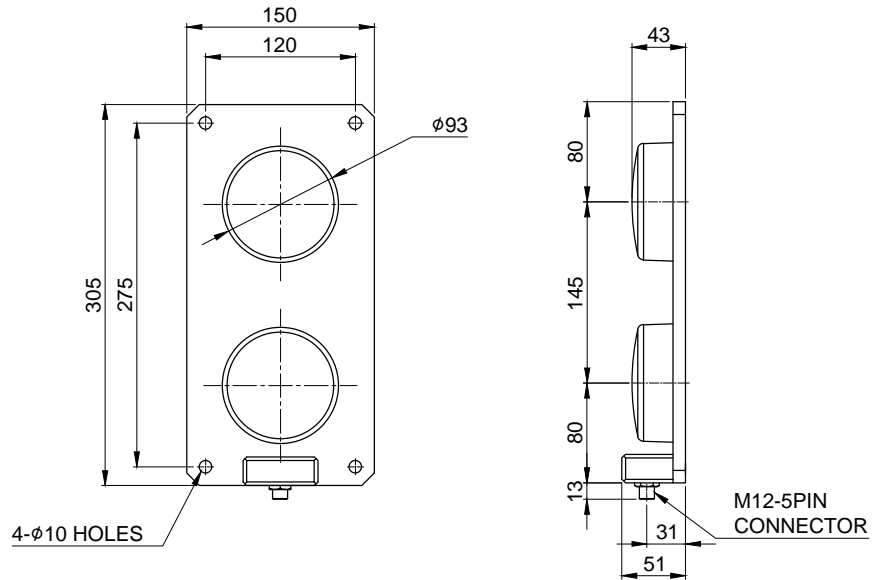

D

MARK	DATE	REVISION	REVISER	APP .BY
①				
②				
③				

MODEL NO		SSL200M			
MATERIAL		HOUSING-AL			
		LENS-PC			
COLOR OF LENS		RED(), AMBER(), GREEN(), BLUE()			
USE VOLT.	LED	CURRENT	DC12V	0.08W	MAX. 0.560A
			DC24V		MAX. 0.302A
			AC110V		MAX. 0.080A
			AC220V		MAX. 0.080A
PROTECTION GRADE		WATER & DUST PROOF IP68			
CONNECTOR		M12-5PIN			
COLOR OF HOUSING		MAKER STANDARD			
ACTION		LED STEADY			

FOR LINEAR DIMENSIONS	ISO2768-1 : CLASS OF TOLERANCE					SURFACE FINISH
	f	m	Ⓢ	v		
0.5-3	±0.05	±0.1	±0.2	-		
3-6			±0.3	±0.5		
6-30	±0.1	±0.2	±0.5	±1		
30-120	±0.15	±0.3	±0.8	±1.5		
120-400	±0.2	±0.5	±1.2	±2.5		
400-1000	±0.3	±0.8	±2	±4		
FOR ANGULAR DIMENSIONS	0-10	±1°	±1°30'	±3°		
	10-50	±0°30'	±1°	±2°		
	50-120	±0°20'	±0°30'	±1°		
	120-400	±0°10'	±0°13'	±0°30'		

Nr.	DWG. NO.	TITLE/ NAME		MAT'L	QTY	REFERENCE
DSND BY	CHKD BY	CHKD BY	APRV BY	VIEW	DATE	
S.H.KIM	J.H.PARK		J.K.HAN	3	2016.08.30	
TITLE			MODEL			
SSL200M OUTLINE DRAWING			SSL200M			
			DWG. NO.			
			SSL200W_OUT			
SCALE	SIZE	REV	SHEET			
N/S	A4	00	1/1			

1 2 3 4 5 6

A4(297X210)