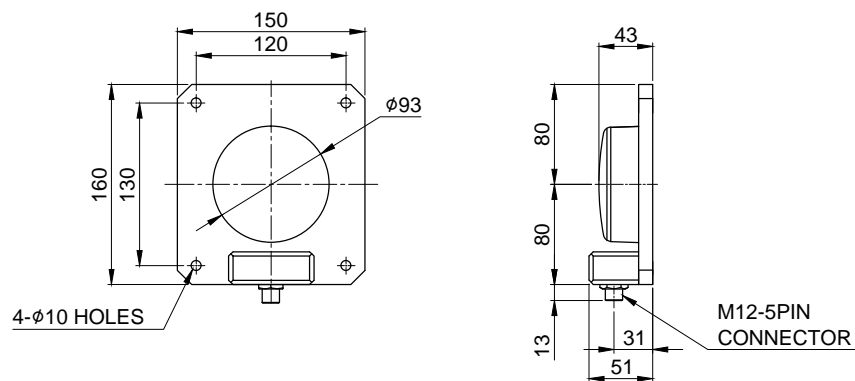

D

MARK	DATE	REVISION	REVISER	APP .BY
①				
②				
③				

MODEL NO		SSL100M			
MATERIAL		HOUSING-AL LENS-PC			
COLOR OF LENS		RED(), AMBER(), GREEN(), BLUE()			
USE VOLT.	LED	CURRENT	DC12V	0.08W	MAX. 0.280A
			DC24V		MAX. 0.151A
			AC110V		MAX. 0.040A
			AC220V		MAX. 0.040A
PROTECTION GRADE		WATER & DUST PROOF IP68			
CONNECTOR		M12-5PIN			
COLOR OF HOUSING		MAKER STANDARD			
ACTION		LED STEADY			

	ISO2768-1 : CLASS OF TOLERANCE					SURFACE FINISH
	f	m	Ⓢ	v		
FOR LINEAR DIMENSIONS	0.5-3	±0.05	±0.1	±0.2	-	
	3-6			±0.3	±0.5	
	6-30	±0.1	±0.2	±0.5	±1	
	30-120	±0.15	±0.3	±0.8	±1.5	
	120-400	±0.2	±0.5	±1.2	±2.5	
	400-1000	±0.3	±0.8	±2	±4	
FOR ANGULAR DIMENSIONS	0-10	±1°		±1°30'	±3°	
	10-50	±0°30'		±1°	±2°	
	50-120	±0°20'		±0°30'	±1°	
	120-400	±0°10'		±0°13'	±0°30'	

Nr.	DWG. NO.	TITLE/ NAME		MAT'L	1	QTY	REFERENCE
DSND BY	CHKD BY	CHKD BY	APRV BY	VIEW	DATE		
S.H.KIM	J.H.PARK		J.K.HAN	3	2016.08.30		
TITLE				MODEL			
SSL100M OUTLINE DRAWING				SSL100M			
				DWG. NO.			
				SSL100M_OUT			
SCALE	SIZE	REV	SHEET				
N/S	A4	00	1/1				