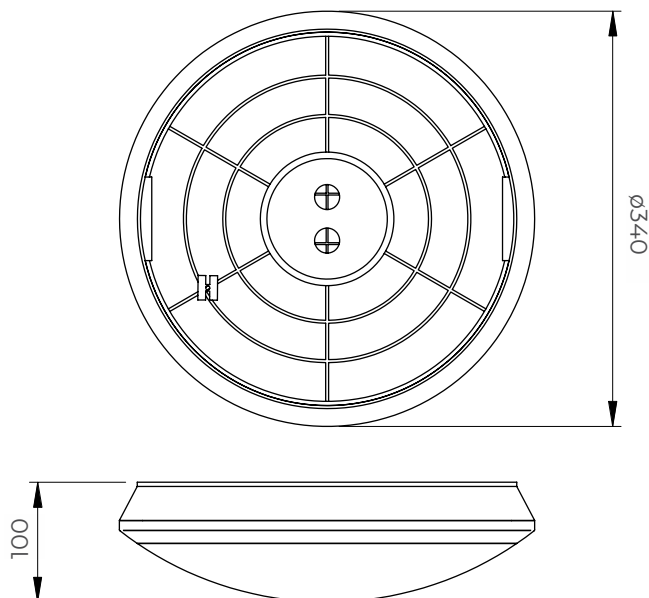

CIRCLITE

ORDERING INFORMATION	TS	TS	240V	240V
Standard	ECLLED-LI	ECLLED-LI-MS	FCLLED	FCLLED-MS
Carton Quantity	5			
Weight - Single (Carton)	2.2kg (13kg)			
Dimensions (Diameter x Height)	340mm x 100mm			

POWER, LAMPS AND BATTERY	TS	TS	240V	240V
Power Consumption (Standby / Max)	0.6W / 16W	1.1W / 16W	14W	1.6W / 15W
Lamp(s) (CCT / Life)	LED Module 4000K / 30,000hrs (L70 / B50)			
Nominal Lumen Output	1340lm	1340lm	1340lm	1340lm
Battery	Lithium Iron Phosphate		-	-
Voltage / Capacity (mAh)	3.2V / 3000mAh		-	-
Charging Method	Intelligent current limited constant voltage		-	-

TECHNICAL SPECIFICATIONS	TS	240V
Operating Mode	Maintained	Non-Emergency
Voltage (V) (Frequency (Hz))	220-240V (50Hz)	
Operating Temperature	1°C to 40°C	
Ingress Protection Rating (IP)	IP44	

CLASSIFICATION	TS
C0	D32
C90	D32

SPACING TABLE AND MOUNTING HEIGHTS – AS/NZS 2293.1:2018 (MINIMUM LIGHT LEVEL OF 0.2 LUX)

Classification	2.1m	2.4m	2.7m	3.0m	3.3m	3.6m	4.0m	4.5m	5.0m	6.0m	7.0m	8.0m	9.0m	10.0m
D32	11.5	13.2	14.8	16.5	17.6	18.0	18.5	19.0	19.5	20.1	20.5	20.7	20.6	20.3

For 1 lux and AS/NZS 2293.1:2005 spacing tables please visit:
<https://clevertronics.com.au/spacing-tables/>

*Warranty information located at:
<https://clevertronics.com.au/warranty-statement/>

Dimensions (mm)

clevertronics.co.nz
clevertronics.com.au

1 Caribbean Drive, Scoresby VIC 3179
P +61 3 9559 2700 F +61 3 9559 2799 E info@clevertronics.com.au

Clevertronics is committed to continuously improving its products.
All features and specifications are subject to change without prior notice.
_PRODUCT SHEETS – ANZ Circlite 04OCT22