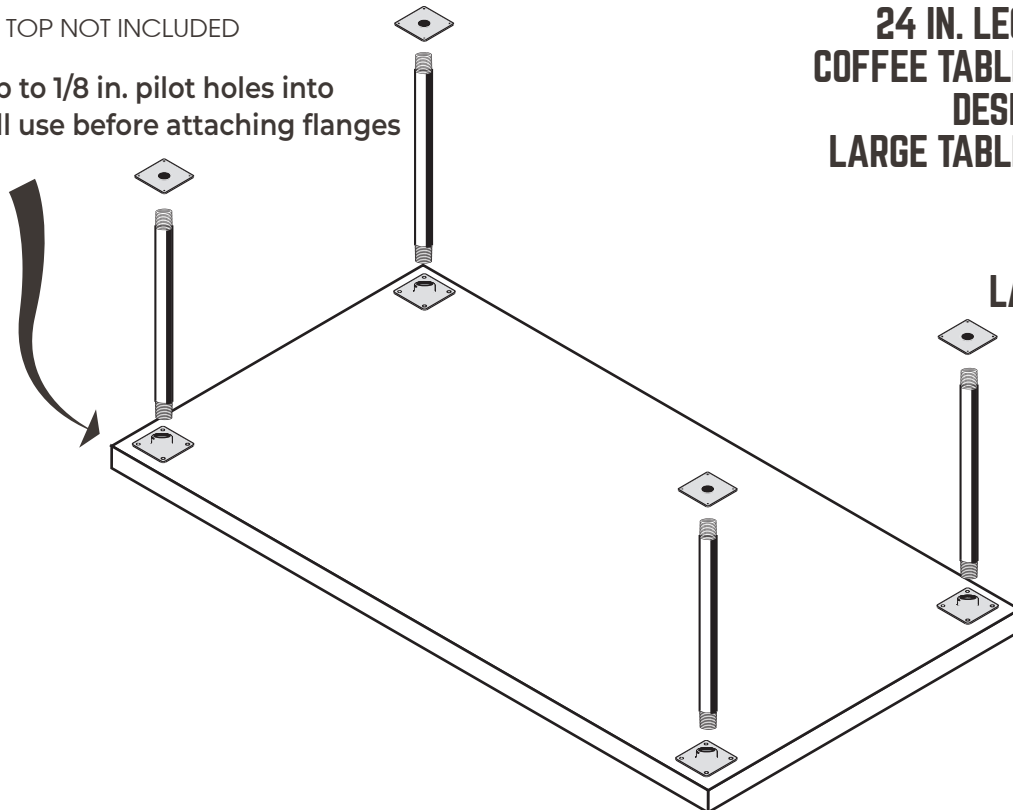

375 1/2 IN. PIPE LEGS
375 3/4 IN. PIPE LEGS
375 1 IN. PIPE LEGS

PARTS LIST:

- A - SQUARE FLANGES
- B - 12/18/24/30 IN. PIPES
- C - #10 X 3/4 IN. FLAT PHILLIPS HEAD WOOD SCREWS

*WOOD TABLE TOP NOT INCLUDED

NOTE: pre-drill up to 1/8 in. pilot holes into the wood you will use before attaching flanges

12 IN. LEGS
COFFEE TABLES
SHELVING SUPPORT

18 IN. LEGS
COFFEE TABLES

24 IN. LEGS
COFFEE TABLES
DESKS
LARGE TABLES

30 IN. LEGS
DESKS
LARGE TABLES