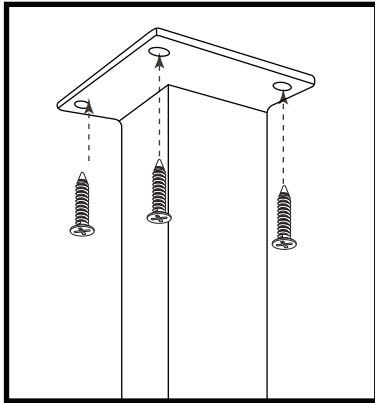

PIPE DECOR®

37112BKHD4, 37118BKHD4, 37128BKHD4

BLACK STEEL LEGS - 4 PACK

NEED HELP OR ADVICE ON PUTTING THIS KIT TOGETHER? MISSING PIECES?
EMAIL US AT [SUPPORT@PIPE-DECOR.COM](mailto:support@pipe-decor.com) FOR ANY QUESTIONS

 12 M5X25 SELF-TAPPING
SCREWS INCLUDED

TABLETOP NOT INCLUDED